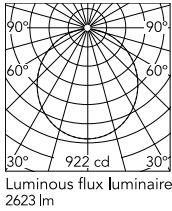

Schematic light drawing

Photometric

Lighting type	Direct
Light distribution	Roto symmetric
CCT (K)	2700
CRI>	95

Electrical

Insulation class	I
Frequency (Hz)	50/60
Main voltage (Vac)	200-240
Driver	Integrated
Dimmable	Yes
Dimming type	Dimmable DALI 1
Dimming interface	Remote Dimmable (Dimmer Not Included)
Batteries inside	No
Charging min time	No

Ecodesign and Energy Labelling

Replaceable (LED only)
light source by a
professional

Replaceable control
gear by a professional