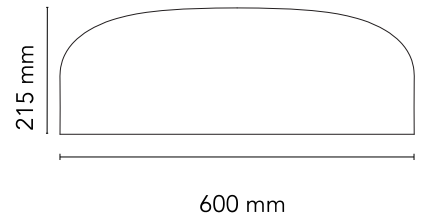

FLOS

■ F1368021 Mud

Smithfield Ceiling Pro dimmable DALI

Designed by Jasper Morrison, 2009

45W - 2791lm - 2700K - CRI> 95

Ceiling-mounted lamp providing direct light. Aluminium body. Available in gloss black, white, matt black, green, red or MUD. Injection-moulded opalescent methacrylate diffuser. Steel wall and ceiling attachment. Control DALI dimmable.

Are you a professional and your project needs consulting and support?

[BOOK AN APPOINTMENT](#)