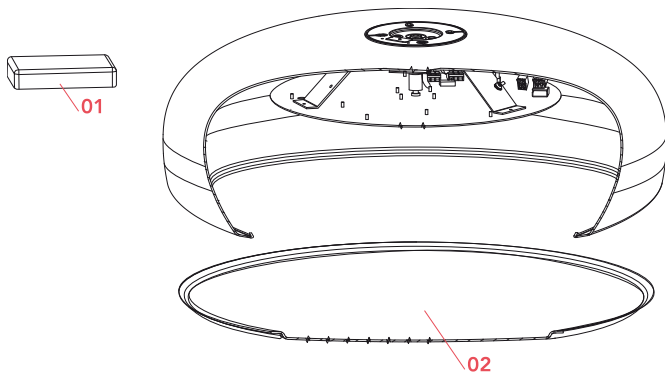

Spare Parts

DOWNLOAD