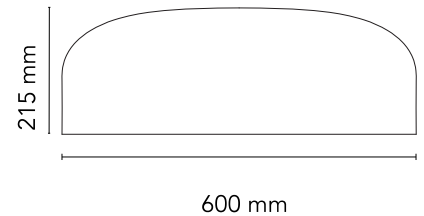

FLOS

F1368009 White

Smithfield Ceiling Pro dimmable DALI

Designed by Jasper Morrison, 2009

45W - 2791lm - 2700K - CRI> 95

Ceiling-mounted lamp providing direct light. Aluminium body. Available in gloss black, white, matt black, green, red or MUD. Injection-moulded opalescent methacrylate diffuser. Steel wall and ceiling attachment. Control DALI dimmable.

Are you a professional and your project needs consulting and support?

[BOOK AN APPOINTMENT](#)