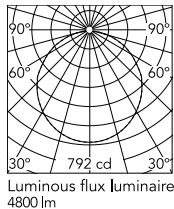

Schematic light drawing

Photometric

Light distribution	Roto symmetric
Extreme cut off	No

Electrical

Insulation class	I
Frequency (Hz)	50/60
Main voltage (Vac)	220-250
Dimmable	Yes
Dimming interface	Remote Dimmable (Dimmer Not Included)
Batteries inside	No