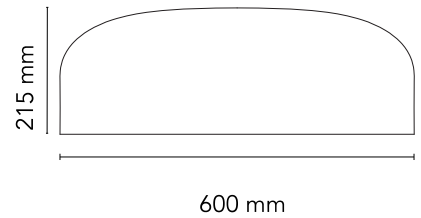

FLOS

F1370035 Red

Smithfield Ceiling

Designed by Jasper Morrison, 2009

Halogen - 4 x 70W

Ceiling-mounted lamp providing direct light. Aluminium body. Available in gloss black, white, matt black, green, red or MUD. Injection-moulded opalescent methacrylate diffuser. Steel wall and ceiling attachment.

Are you a professional and your project needs consulting and support?

[BOOK AN APPOINTMENT](#)