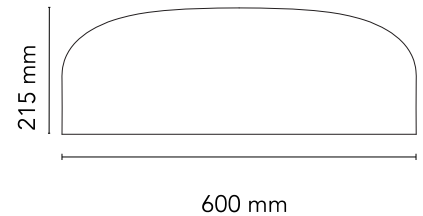

FLOS

F1370035 Red

Smithfield Ceiling

Designed by Jasper Morrison, 2009

Halogen - 4 x 70W

Ceiling-mounted lamp providing direct light. Aluminium body. Available in gloss black, white, matt black, green, red or MUD. Injection-moulded opalescent methacrylate diffuser. Steel wall and ceiling attachment.

Are you a professional and your project needs consulting and support?

[BOOK AN APPOINTMENT](#)