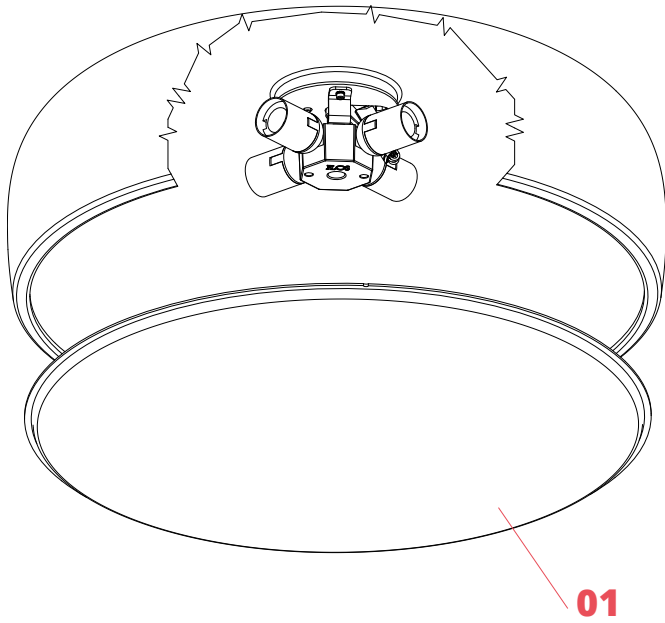

Spare Parts

01. Methacrylate diffuser

RF19022