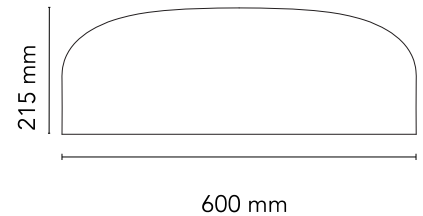

FLOS

■ F1370031 Matte Black

Smithfield Ceiling

Designed by Jasper Morrison, 2009

Halogen - 4 x 70W

Ceiling-mounted lamp providing direct light. Aluminium body. Available in gloss black, white, matte black, green, red or MUD. Injection-moulded opalescent methacrylate diffuser. Steel wall and ceiling attachment.

Are you a professional and your project needs consulting and support?

[BOOK AN APPOINTMENT](#)