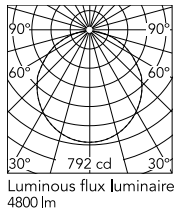

Schematic light drawing

Photometric

Light distribution	Roto symmetric
Extreme cut off	No

Electrical

Insulation class	I
Frequency (Hz)	50/60
Main voltage (Vac)	220-250
Dimmable	Yes
Dimming interface	Remote Dimmable (Dimmer Not Included)
Batteries inside	No