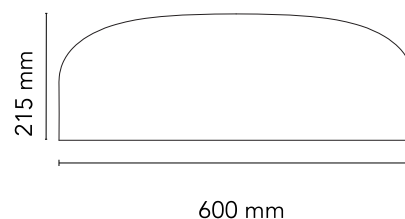

FLOS

F1370009 White

Smithfield Ceiling

Designed by Jasper Morrison, 2009

Halogen - 4 x 70W

Ceiling-mounted lamp providing direct light. Aluminium body. Available in gloss black, white, matt black, green, red or MUD. Injection-moulded opalescent methacrylate diffuser. Steel wall and ceiling attachment.

Are you a professional and your project needs consulting and support?

[BOOK AN APPOINTMENT](#)