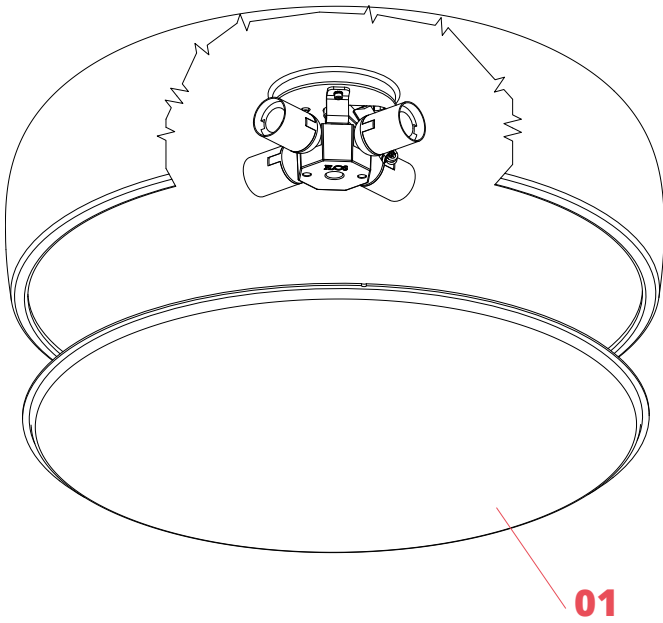

Spare Parts

01. Methacrylate diffuser

RF19022