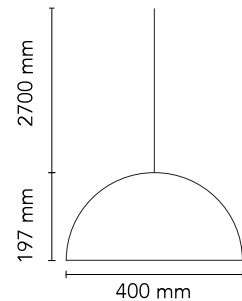

FLOS

F6405044 Gold

Skygarden Small

Designed by Marcel Wanders, Marcel Wanders studio, 2020

LED retrofit - 8W

Hanging lamp with diffuse light. Plaster dome with white interior and exterior finishes in the following colours: rust, shiny black, shiny white, or opaque gold. Dome support in aluminium alloy. Diffuser in blown milk glass. Decoration in photoengraved and deep drawn stainless steel. Polycarbonate rose in the same colour as the dome.

Are you a professional and your project needs consulting and support?

[BOOK AN APPOINTMENT](#)

Main specifications

EAN	8059607035009
Mounting	Suspension
Environments	Indoor dry location
Light source type	Bulb
Light sources included	Yes
Lamp category	LED retrofit
Lamp type	T28
Lamp holders	E14
Bulb finish	Frosted
Number of lamps	1
Power (W)	8
System power (W)	10

Physical

Colour	Gold
Length (mm)	400
Cord colour	Clear
Cord length (mm)	2700
Canopy colour	Gold
Canopy length/diameter (mm)	146
Canopy height (mm)	36
Net weight (kg)	5
Package height (mm)	340
Package width (mm)	550
Package length (mm)	550
Package volume (m3)	0.1
IP internal	20

Download

[Mounting instructions](#) PDF

Photometric Files

[LDT / IES](#) LDT

Technical Drawings

[3D](#) ZIP

[Bim](#) ZIP