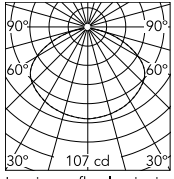

Physical

Colour	Gold
Length (mm)	400
Cord colour	Clear
Cord length (mm)	2700
Canopy colour	Gold
Canopy length/diameter (mm)	146
Canopy height (mm)	36
Net weight (kg)	5
Package height (mm)	340
Package width (mm)	550
Package length (mm)	550
Package volume (m3)	0.1
IP internal	20

Download

[Mounting instructions](#)  PDF

Photometric Files

[LDT / IES](#)  LDT

Technical Drawings

[3D](#)  ZIP

[Bim](#)  ZIP

Schematic light drawing