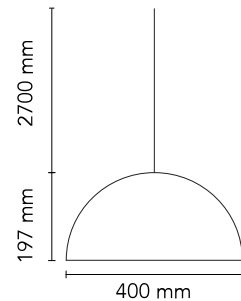

FLOS

F6405044 Gold

Skygarden Small

Designed by Marcel Wanders, Marcel Wanders studio, 2020

LED retrofit - 10W

Hanging lamp with diffuse light. Plaster dome with white interior and exterior finishes in the following colours: rust, shiny black, shiny white, or opaque gold. Dome support in aluminium alloy. Diffuser in blown milk glass. Decoration in photoengraved and deep drawn stainless steel. Polycarbonate rose in the same colour as the dome.

Are you a professional and your project needs consulting and support?

BOOK AN APPOINTMENT

Main specifications

EAN	8059607035009
Mounting	Suspension
Environments	Indoor dry location
Light Source Type	Bulb
Lamp category	LED retrofit
Lamp type	T28
Lamp holders	E14
Bulb finish	Frosted
Number of heads	1
Power (W)	10
System power (W)	10

Physical

Colour	Gold
Length (mm)	400
Cord length (mm)	2700
Canopy dimension (mm)	36
Canopy width (mm)	146
Net weight (kg)	5
Package height (mm)	340
Package width (mm)	550
Package length (mm)	550
Package volume (m3)	0.1
IP internal	20

Download

Mounting instructions [↓ PDF](#)

Spare Parts [↓ PDF](#)

Photometric Files

LDT / IES [↓ LDT](#)

Technical Drawings

3D [↓ ZIP](#)

[Bim](#) [↓ ZIP](#)