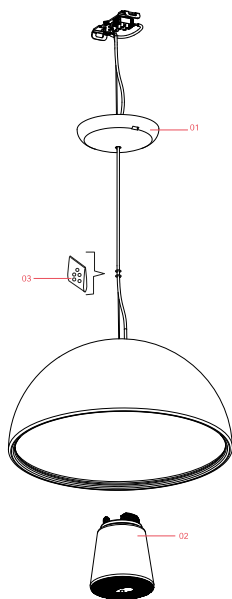

Spare Parts

01. Gold ceiling rose assembly

RF6410144

03. Kit of 5 or rings

RF05382

DOWNLOAD