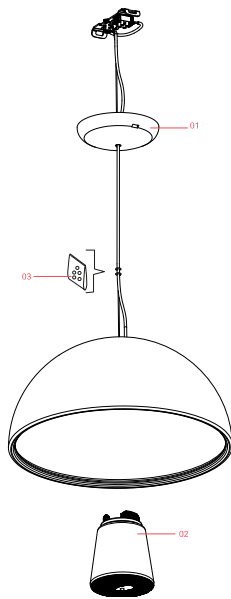

FLOS

F6405044 Gold

Skygarden Small

Designed by Marcel Wanders, Marcel Wanders studio, 2020

LED retrofit - 8W

Hanging lamp with diffuse light. Plaster dome with white interior and exterior finishes in the following colours: rust, shiny black, shiny white, or opaque gold. Dome support in aluminium alloy. Diffuser in blown milk glass. Decoration in photoengraved and deep drawn stainless steel. Polycarbonate rose in the same colour as the dome.

Physical

Colour	Gold
Length (mm)	400
Cord colour	Clear
Cord length (mm)	2700
Canopy colour	Gold
Canopy length/diameter (mm)	146
Canopy height (mm)	36
Net weight (kg)	5
Package height (mm)	340
Package width (mm)	550
Package length (mm)	550
Package volume (m3)	0.1
IP internal	20

RF32767

LED Lamp 9W E14 220-240V
2700K T28

NOT INCLUDED

RF32768

LED Lamp 9W E14 220-240V
3000K T28

Spare Parts

- | | | |
|-----|----------------------------|-----------|
| 01. | Gold ceiling rose assembly | RF6410144 |
| 03. | Kit of 5 or rings | RF05382 |