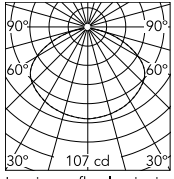

Physical

Colour	Matte Black
Length (mm)	400
Cord colour	Clear
Cord length (mm)	2700
Canopy colour	Matte Black
Canopy length/diameter (mm)	146
Canopy height (mm)	36
Net weight (kg)	5
Package height (mm)	340
Package width (mm)	550
Package length (mm)	550
Package volume (m3)	0.1
IP internal	20

Download

[Mounting instructions](#)  PDF

Photometric Files

[LDT / IES](#)  LDT

Technical Drawings

[3D](#)  ZIP

[Bim](#)  ZIP

Schematic light drawing