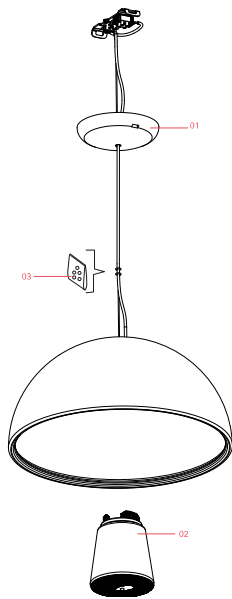

FLOS

■ F6405031 Matte Black

Skygarden Small

Designed by Marcel Wanders, Marcel Wanders studio, 2020

LED retrofit - 8W

Hanging lamp with diffuse light. Plaster dome with white interior and exterior finishes in the following colours: rust, shiny black, shiny white, or opaque gold. Dome support in aluminium alloy. Diffuser in blown milk glass. Decoration in photoengraved and deep drawn stainless steel. Polycarbonate rose in the same colour as the dome.

Physical

Colour	Matte Black
Length (mm)	400
Cord colour	Clear
Cord length (mm)	2700
Canopy colour	Matte Black
Canopy length/diameter (mm)	146
Canopy height (mm)	36
Net weight (kg)	5
Package height (mm)	340
Package width (mm)	550
Package length (mm)	550
Package volume (m3)	0.1
IP internal	20

RF32290

LED Lamp E14 8W 2700K T28

NOT INCLUDED

RF32291

LED Lamp E14 8W 3000K T28

Spare Parts

- | | | |
|-----|----------------------------------|-----------|
| 01. | Opal black ceiling rose assembly | RF6410431 |
| 02. | Glass diffuser assembly | RF31652 |
| 03. | Kit of 5 or rings | RF05382 |