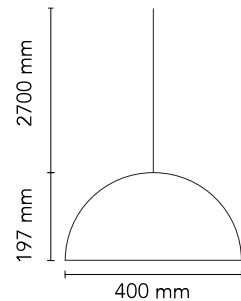

FLOS

■ F6405031 Matte Black

Skygarden Small

Designed by Marcel Wanders, Marcel Wanders studio, 2020

LED retrofit - 8W

Hanging lamp with diffuse light. Plaster dome with white interior and exterior finishes in the following colours: rust, shiny black, shiny white, or opaque gold. Dome support in aluminium alloy. Diffuser in blown milk glass. Decoration in photoengraved and deep drawn stainless steel. Polycarbonate rose in the same colour as the dome.

Are you a professional and your project needs consulting and support?

[BOOK AN APPOINTMENT](#)

Main specifications

EAN	8059607034996
Mounting	Suspension
Environments	Indoor dry location
Light source type	Bulb
Light sources included	Yes
Lamp category	LED retrofit
Lamp type	T28
Lamp holders	E14
Bulb finish	Frosted
Number of lamps	1
Power (W)	8
System power (W)	10

Physical

Colour	Matte Black
Length (mm)	400
Cord colour	Clear
Cord length (mm)	2700
Canopy colour	Matte Black
Canopy length/diameter (mm)	146
Canopy height (mm)	36
Net weight (kg)	5
Package height (mm)	340
Package width (mm)	550
Package length (mm)	550
Package volume (m3)	0.1
IP internal	20

Download

[Mounting instructions](#) PDF

Photometric Files

[LDT / IES](#) LDT

Technical Drawings

[3D](#) ZIP

[Bim](#) ZIP