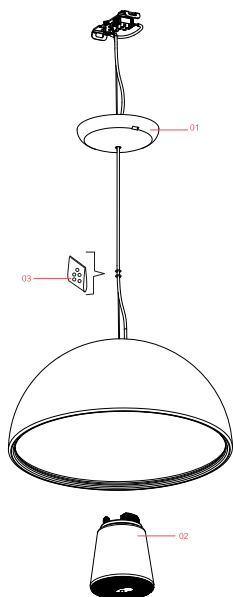

FLOS

F6405009 Glossy White

Skygarden Small

Designed by Marcel Wanders, Marcel Wanders studio, 2020

LED retrofit - 10W

Hanging lamp with diffuse light. Plaster dome with white interior and exterior finishes in the following colours: rust, shiny black, shiny white, or opaque gold. Dome support in aluminium alloy. Diffuser in blown milk glass. Decoration in photoengraved and deep drawn stainless steel. Polycarbonate rose in the same colour as the dome.

Are you a professional and your project needs consulting and support?

[BOOK AN APPOINTMENT](#)

Main specifications

EAN	8059607034972
Mounting	Suspension
Environments	Indoor dry location
Light Source Type	Bulb
Lamp category	LED retrofit
Lamp type	T28
Lamp holders	E14
Bulb finish	Frosted
Number of heads	1
Power (W)	10
System power (W)	10

Physical

Colour	Glossy White
Length (mm)	400
Cord colour	Clear
Cord length (mm)	2700
Canopy colour	White
Canopy dimension (mm)	146
Canopy height (mm)	36
Net weight (kg)	5
Package height (mm)	340
Package width (mm)	550
Package length (mm)	550
Package volume (m3)	0.1
IP internal	20

RF32767

LED Lamp 9W E14 220-240V
2700K T28

NOT INCLUDED

RF32768

LED Lamp 9W E14 220-240V
3000K T28

Spare Parts

01. White rose assembly

RA3690209