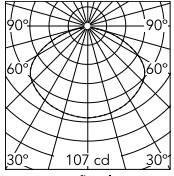

Schematic light drawing

Photometric

Light distribution	Symmetric
Extreme cut off	No

Electrical

Insulation class	I
Frequency (Hz)	50/60
Main voltage (Vac)	220-250
LED voltage Vf (Vdc)	null
Dimmable	Yes
Dimming interface	Remote Dimmable (Dimmer Not Included)
Batteries inside	No