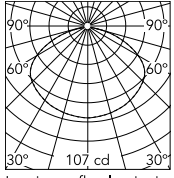

Physical

| | |
|-----------------------------|--------------|
| Colour | Glossy White |
| Length (mm) | 400 |
| Cord colour | Clear |
| Cord length (mm) | 2700 |
| Canopy colour | White |
| Canopy length/diameter (mm) | 146 |
| Canopy height (mm) | 36 |
| Net weight (kg) | 5 |
| Package height (mm) | 340 |
| Package width (mm) | 550 |
| Package length (mm) | 550 |
| Package volume (m3) | 0.1 |
| IP internal | 20 |

Download

[Mounting instructions](#)  PDF

Photometric Files

[LDT / IES](#)  LDT

Technical Drawings

[3D](#)  ZIP

[Bim](#)  ZIP

Schematic light drawing