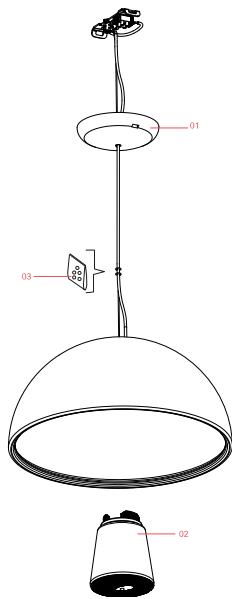

FLOS

F6405009 Glossy White

Skygarden Small

Designed by Marcel Wanders, Marcel Wanders studio, 2020

LED retrofit - 10W

Hanging lamp with diffuse light. Plaster dome with white interior and exterior finishes in the following colours: rust, shiny black, shiny white, or opaque gold. Dome support in aluminium alloy. Diffuser in blown milk glass. Decoration in photoengraved and deep drawn stainless steel. Polycarbonate rose in the same colour as the dome.

Physical

| | |
|-----------------------------|--------------|
| Colour | Glossy White |
| Length (mm) | 400 |
| Cord colour | Clear |
| Cord length (mm) | 2700 |
| Canopy colour | White |
| Canopy length/diameter (mm) | 146 |
| Canopy height (mm) | 36 |
| Net weight (kg) | 5 |
| Package height (mm) | 340 |
| Package width (mm) | 550 |
| Package length (mm) | 550 |
| Package volume (m3) | 0.1 |
| IP internal | 20 |

RF32767

LED Lamp 9W E14 220-240V
2700K T28

NOT INCLUDED

RF32768

LED Lamp 9W E14 220-240V
3000K T28

Spare Parts

01. White rose assembly

RA3690209