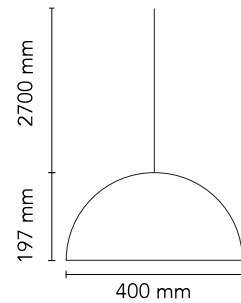

FLOS

F6405009 Glossy White

Skygarden Small

Designed by Marcel Wanders, Marcel Wanders studio, 2020

LED retrofit - 10W

Hanging lamp with diffuse light. Plaster dome with white interior and exterior finishes in the following colours: rust, shiny black, shiny white, or opaque gold. Dome support in aluminium alloy. Diffuser in blown milk glass. Decoration in photoengraved and deep drawn stainless steel. Polycarbonate rose in the same colour as the dome.

Are you a professional and your project needs consulting and support?

[BOOK AN APPOINTMENT](#)

Main specifications

EAN	8059607034972
Mounting	Suspension
Environments	Indoor dry location
Light source type	Bulb
Light sources included	Yes
Lamp category	LED retrofit
Lamp type	T28
Lamp holders	E14
Bulb finish	Frosted
Number of lamps	1
Power (W)	10
System power (W)	10

Physical

Colour	Glossy White
Length (mm)	400
Cord colour	Clear
Cord length (mm)	2700
Canopy colour	White
Canopy length/diameter (mm)	146
Canopy height (mm)	36
Net weight (kg)	5
Package height (mm)	340
Package width (mm)	550
Package length (mm)	550
Package volume (m3)	0.1
IP internal	20

Download

[Mounting instructions](#) PDF

Photometric Files

[LDT / IES](#) LDT

Technical Drawings

[3D](#) ZIP

[Bim](#) ZIP