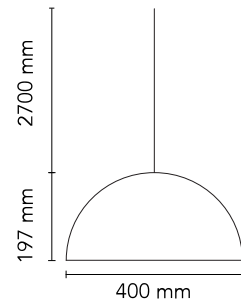

FLOS

F6405009 Glossy White

Skygarden Small

Designed by Marcel Wanders, Marcel Wanders studio, 2020

LED retrofit - 10W

Hanging lamp with diffuse light. Plaster dome with white interior and exterior finishes in the following colours: rust, shiny black, shiny white, or opaque gold. Dome support in aluminium alloy. Diffuser in blown milk glass. Decoration in photoengraved and deep drawn stainless steel. Polycarbonate rose in the same colour as the dome.

Are you a professional and your project needs consulting and support?

[BOOK AN APPOINTMENT](#)

Main specifications

EAN	8059607034972
Mounting	Suspension
Environments	Indoor dry location
Light Source Type	Bulb
Lamp category	LED retrofit
Lamp type	T28
Lamp holders	E14
Bulb finish	Frosted
Number of heads	1
Power (W)	10
System power (W)	10

Physical

Colour	Glossy White
Length (mm)	400
Cord colour	Clear
Cord length (mm)	2700
Canopy colour	White
Canopy dimension (mm)	146
Canopy height (mm)	36
Net weight (kg)	5
Package height (mm)	340
Package width (mm)	550
Package length (mm)	550
Package volume (m3)	0.1
IP internal	20