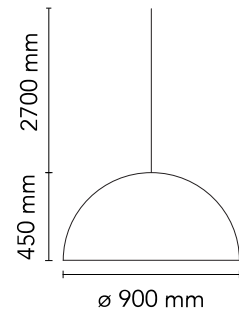

FLOS

 F0002047 Rusty Brown

Skygarden 2

Designed by Marcel Wanders, 2007

Halogen - 205W

Suspension luminaire providing diffused lighting. Hemispherical, mechanically-processed cast plaster diffuser, painted white inside. Outer finish: rust, glossy black, glossy white or matte gold. Plaster diffuser support in die-cast aluminum alloy. Upper cable gland and blocking ring nut in black injection-molded PC. Shaped, adjustment screws. Transparent, injection-molded, upper and lower silicone shock absorbers. Lampholder and fixing support in PPS. Flashed and blown opal glass diffuser. Molded fixing ring nut in die-cast aluminum alloy with alodine plating. Frieze in photo-etched and mechanically drawn AISI 304 steel. Molded and galvanized steel ceiling attachment. Gray, injection-molded PC rose, painted the same color as the body.

Are you a professional and your project needs consulting and support?

[BOOK AN APPOINTMENT](#)

Main specifications

EAN	8059607012932
Mounting	Suspension
Environments	Indoor dry location
Light Source Type	Bulb
Lamp category	Halogen
Lamp holders	E27
Ilcos	HSGS
Number of heads	1
Power (W)	205

Physical

Colour	Rusty Brown
Cord length (mm)	2700
Net weight (kg)	29
Package volume (m3)	0.85
IP internal	20

Download

Mounting instructions	↓ PDF
Spare Parts	↓ PDF

Photometric Files

LDT / IES	↓ LDT
---------------------------	-----------------------

Technical Drawings

2D	↓ ZIP
3D	↓ ZIP
Bim	↓ ZIP

IP
20

Schematic light drawing

Beam Angle: 118°

h(m)	E(lx)	D(m)
1	729	3.36
2	182	6.72
3	81	10.08
4	46	13.44
5	29	16.79

Luminous flux luminaire
4210 lm

Photometric