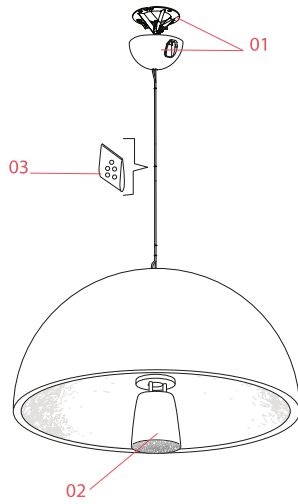

FLOS

 F0002047 Rusty Brown

Skygarden 2

Designed by Marcel Wanders, 2007

Halogen - 205W

Suspension luminaire providing diffused lighting. Hemispherical, mechanically-processed cast plaster diffuser, painted white inside. Outer finish: rust, glossy black, glossy white or matte gold. Plaster diffuser support in die-cast aluminum alloy. Upper cable gland and blocking ring nut in black injection-molded PC. Shaped, adjustment screws. Transparent, injection-molded, upper and lower silicone shock absorbers. Lampholder and fixing support in PPS. Flashed and blown opal glass diffuser. Molded fixing ring nut in die-cast aluminum alloy with alodine plating. Frieze in photo-etched and mechanically drawn AISI 304 steel. Molded and galvanized steel ceiling attachment. Gray, injection-molded PC rose, painted the same color as the body.

Technical Drawings

2D	↓ ZIP
3D	↓ ZIP
Bim	↓ ZIP

IP
20

Schematic light drawing

Beam Angle: 118°

h(m)	E(lx)	D(m)
1	729	3.36
2	182	6.72
3	81	10.08
4	46	13.44
5	29	16.79

Luminous flux luminaire
4210 lm

Photometric

Bulbs

NOT INCLUDED

RF29388

LED T46 Lamp E27 20W 2700K

Dimmable

Spare Parts

- | | | |
|-----|----------------------------|-----------|
| 01. | Rust ceiling rose assembly | RF6420247 |
| 02. | Glass diffuser assembly | RF6420100 |
| 03. | Kit of 5 or rings | RF05382 |