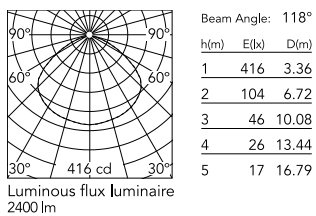

### Technical Drawings

2D [↓ ZIP](#)

3D [↓ ZIP](#)

[Bim](#) [↓ ZIP](#)

## Physical

Colour	Rusty Brown
Length (mm)	600
Cord colour	Clear
Cord length (mm)	2700
Canopy colour	Rusty Brown
Canopy length/diameter (mm)	146
Canopy height (mm)	36
Net weight (kg)	13
Package height (mm)	435
Package width (mm)	730
Package length (mm)	730
Package volume (m3)	0.23
IP internal	20

## Schematic light drawing