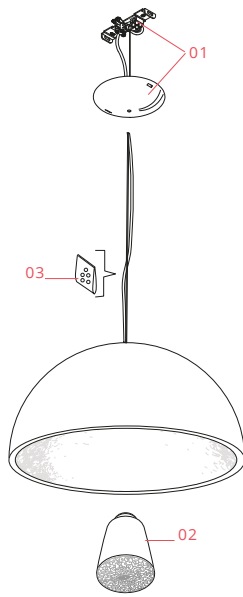

## Skygarden 1

Designed by Marcel Wanders, Marcel Wanders studio, 2007

Halogen - 105W

Suspension luminaire providing diffused lighting. Hemispherical, mechanically-processed cast plaster diffuser, painted white inside. Outer finish: rust, glossy black, glossy white or matte gold. Plaster diffuser support in die-cast aluminum alloy, liquid-painted white. Molded upper bushing in die-cast, polished aluminum alloy, protected with transparent paint on the entire visible part. Upper cable gland and blocking ring nut in black injection-molded PC (polycarbonate). Shaped, galvanized adjustment screws. Transparent, injection-molded, upper and lower silicone shock absorbers. Lamp holder and fixing support in black injection-molded PPS (polyphenylene sulfide). Flashed and blown opal glass diffuser. Molded fixing ring nut in die-cast aluminum alloy with alodine plating. Skygarden 1 frieze in photo-etched and mechanically drawn AISI 304 steel. Molded and galvanized steel ceiling attachment Gray, injection-molded PA6 (Nylon) rose.

## Physical

Colour	Rusty Brown
Length (mm)	600
Cord colour	Clear
Cord length (mm)	2700
Canopy colour	Rusty Brown
Canopy length/diameter (mm)	146
Canopy height (mm)	36
Net weight (kg)	13
Package height (mm)	435
Package width (mm)	730
Package length (mm)	730
Package volume (m3)	0.23
IP internal	20

## Schematic light drawing

## Spare Parts

- |     |                            |           |
|-----|----------------------------|-----------|
| 01. | Rust ceiling rose assembly | RF6410147 |
| 03. | Kit of 5 or rings          | RF05382   |