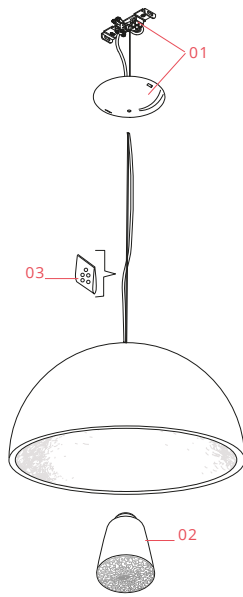

FLOS

F0001047 Rusty Brown

Skygarden 1

Designed by Marcel Wanders, Marcel Wanders studio, 2007

Halogen - 105W

Suspension luminaire providing diffused lighting. Hemispherical, mechanically-processed cast plaster diffuser, painted white inside. Outer finish: rust, glossy black, glossy white or matte gold. Plaster diffuser support in die-cast aluminum alloy, liquid-painted white. Molded upper bushing in die-cast, polished aluminum alloy, protected with transparent paint on the entire visible part. Upper cable gland and blocking ring nut in black injection-molded PC (polycarbonate). Shaped, galvanized adjustment screws. Transparent, injection-molded, upper and lower silicone shock absorbers. Lamp holder and fixing support in black injection-molded PPS (polyphenylene sulfide). Flashed and blown opal glass diffuser. Molded fixing ring nut in die-cast aluminum alloy with alodine plating. Skygarden 1 frieze in photo-etched and mechanically drawn AISI 304 steel. Molded and galvanized steel ceiling attachment Gray, injection-molded PA6 (Nylon) rose.

Physical

Colour	Rusty Brown
Length (mm)	600
Cord colour	Clear
Cord length (mm)	2700
Canopy colour	Rusty Brown
Canopy length/diameter (mm)	146
Canopy height (mm)	36
Net weight (kg)	13
Package height (mm)	435
Package width (mm)	730
Package length (mm)	730
Package volume (m3)	0.23
IP internal	20

Bulbs

NOT INCLUDED

RF29388

LED T46 Lamp E27 20W 2700K

Dimmable

Spare Parts

- | | | |
|-----|----------------------------|-----------|
| 01. | Rust ceiling rose assembly | RF6410147 |
| 02. | Skygarden 1 glass diffuser | RF6410100 |
| 03. | Kit of 5 or rings | RF05382 |