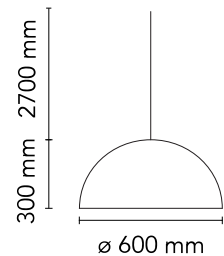

Halogen - 105W

Suspension luminaire providing diffused lighting. Hemispherical, mechanically-processed cast plaster diffuser, painted white inside. Outer finish: rust, glossy black, glossy white or matte gold. Plaster diffuser support in die-cast aluminum alloy, liquid-painted white. Molded upper bushing in die-cast, polished aluminum alloy, protected with transparent paint on the entire visible part. Upper cable gland and blocking ring nut in black injection-molded PC (polycarbonate). Shaped, galvanized adjustment screws. Transparent, injection-molded, upper and lower silicone shock absorbers. Lamp holder and fixing support in black injection-molded PPS (polyphenylene sulfide). Flashed and blown opal glass diffuser. Molded fixing ring nut in die-cast aluminum alloy with alodine plating. Skygarden 1 frieze in photo-etched and mechanically drawn AISI 304 steel. Molded and galvanized steel ceiling attachment Gray, injection-molded PA6 (Nylon) rose.