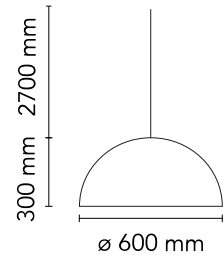

FLOS

F0001047 Rusty Brown

Skygarden 1

Designed by Marcel Wanders, Marcel Wanders studio, 2007

Halogen - 105W

Suspension luminaire providing diffused lighting. Hemispherical, mechanically-processed cast plaster diffuser, painted white inside. Outer finish: rust, glossy black, glossy white or matte gold. Plaster diffuser support in die-cast aluminum alloy, liquid-painted white. Molded upper bushing in die-cast, polished aluminum alloy, protected with transparent paint on the entire visible part. Upper cable gland and blocking ring nut in black injection-molded PC (polycarbonate). Shaped, galvanized adjustment screws. Transparent, injection-molded, upper and lower silicone shock absorbers. Lamp holder and fixing support in black injection-molded PPS (polyphenylene sulfide). Flashed and blown opal glass diffuser. Molded fixing ring nut in die-cast aluminum alloy with alodine plating. Skygarden 1 frieze in photo-etched and mechanically drawn AISI 304 steel. Molded and galvanized steel ceiling attachment Gray, injection-molded PA6 (Nylon) rose.

Physical

Colour	Rusty Brown
Length (mm)	600
Cord colour	Clear
Cord length (mm)	2700
Canopy colour	Rusty Brown
Canopy length/diameter (mm)	146
Canopy height (mm)	36
Net weight (kg)	13
Package height (mm)	435
Package width (mm)	730
Package length (mm)	730
Package volume (m3)	0.23
IP internal	20