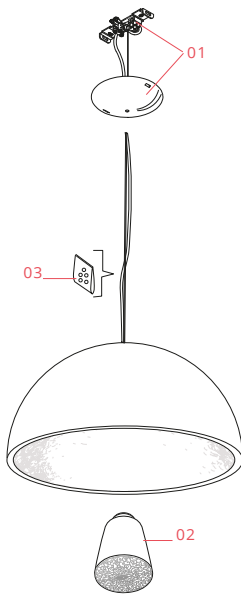

Spare Parts

01.	Rust ceiling rose assembly	RF6410147
02.	Skygarden 1 glass diffuser	RF6410100
03.	Kit of 5 or rings	RF05382

DOWNLOAD