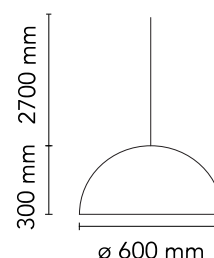

Halogen - 105W

Suspension luminaire providing diffused lighting. Hemispherical, mechanically-processed cast plaster diffuser, painted white inside. Outer finish: rust, glossy black, glossy white or matte gold. Plaster diffuser support in die-cast aluminum alloy, liquid-painted white. Molded upper bushing in die-cast, polished aluminum alloy, protected with transparent paint on the entire visible part. Upper cable gland and blocking ring nut in black injection-molded PC (polycarbonate). Shaped, galvanized adjustment screws. Transparent, injection-molded, upper and lower silicone shock absorbers. Lamp holder and fixing support in black injection-molded PPS (polyphenylene sulfide). Flashed and blown opal glass diffuser. Molded fixing ring nut in die-cast aluminum alloy with alodine plating. Skygarden 1 frieze in photo-etched and mechanically drawn AISI 304 steel. Molded and galvanized steel ceiling attachment Gray, injection-molded PA6 (Nylon) rose.