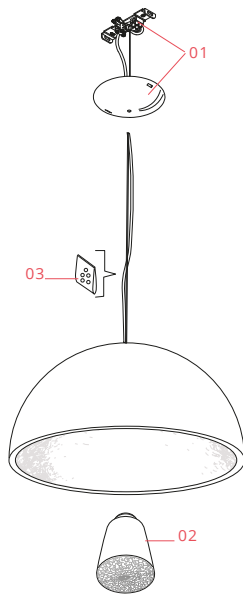

Spare Parts

01.	Opal black ceiling rose assembly	RF6410431
02.	Skygarden 1 glass diffuser	RF6410100
03.	Kit of 5 or rings	RF05382