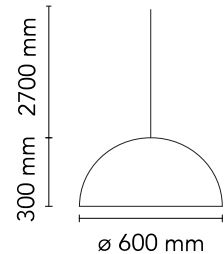

Halogen - 105W

Suspension luminaire providing diffused lighting. Hemispherical, mechanically-processed cast plaster diffuser, painted white inside. Outer finish: rust, glossy black, glossy white or matte gold. Plaster diffuser support in die-cast aluminum alloy, liquid-painted white. Molded upper bushing in die-cast, polished aluminum alloy, protected with transparent paint on the entire visible part. Upper cable gland and blocking ring nut in black injection-molded PC (polycarbonate). Shaped, galvanized adjustment screws. Transparent, injection-molded, upper and lower silicone shock absorbers. Lamp holder and fixing support in black injection-molded PPS (polyphenylene sulfide). Flashed and blown opal glass diffuser. Molded fixing ring nut in die-cast aluminum alloy with alodine plating. Skygarden 1 frieze in photo-etched and mechanically drawn AISI 304 steel. Molded and galvanized steel ceiling attachment Gray, injection-molded PA6 (Nylon) rose.