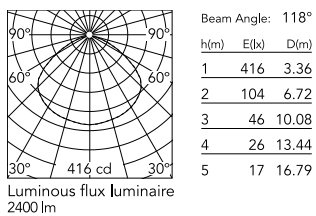

## Physical

Colour	Matte Black
Length (mm)	600
Cord colour	Clear
Cord length (mm)	2700
Canopy colour	Matte Black
Canopy length/diameter (mm)	146
Canopy height (mm)	36
Net weight (kg)	13
Package height (mm)	435
Package width (mm)	730
Package length (mm)	730
Package volume (m3)	0.23
IP internal	20

## Schematic light drawing