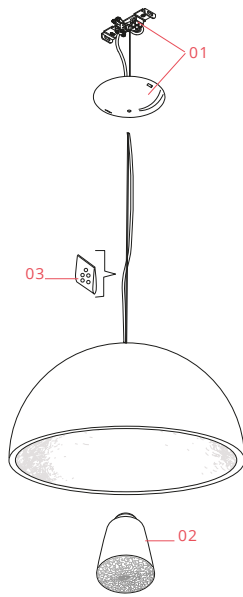

FLOS

■ F0001031 Matte Black

Skygarden 1

Designed by Marcel Wanders, 2007

Halogen - 105W

Suspension luminaire providing diffused lighting. Hemispherical, mechanically-processed cast plaster diffuser, painted white inside. Outer finish: rust, glossy black, glossy white or matte gold. Plaster diffuser support in die-cast aluminum alloy, liquid-painted white. Molded upper bushing in die-cast, polished aluminum alloy, protected with transparent paint on the entire visible part. Upper cable gland and blocking ring nut in black injection-molded PC (polycarbonate). Shaped, galvanized adjustment screws. Transparent, injection-molded, upper and lower silicone shock absorbers. Lamp holder and fixing support in black injection-molded PPS (polyphenylene sulfide). Flashed and blown opal glass diffuser. Molded fixing ring nut in die-cast aluminum alloy with alodine plating. Skygarden 1 frieze in photo-etched and mechanically drawn AISI 304 steel. Molded and galvanized steel ceiling attachment Gray, injection-molded PA6 (Nylon) rose.

Physical

Colour	Matte Black
Cord length (mm)	2700
Net weight (kg)	13
Package height (cm)	435
Package width (cm)	730
Package length (cm)	730
Package volume (m3)	0.23
IP internal	20

Download

[Mounting instructions](#)  PDF

Schematic light drawing

Beam Angle: 118°

h(m)	E(lx)	D(m)
1	416	3.36
2	104	6.72
3	46	10.08
4	26	13.44
5	17	16.79

Luminous flux luminaire
2400 lm

Photometric

Lighting type	Direct
Light distribution	Symmetric

Bulbs

NOT INCLUDED

RF29388

LED T46 Lamp E27 20W 2700K

Dimmable

Spare Parts

- | | | |
|-----|----------------------------------|-----------|
| 01. | Opal black ceiling rose assembly | RF6410431 |
| 02. | Skygarden 1 glass diffuser | RF6410100 |
| 03. | Kit of 5 or rings | RF05382 |