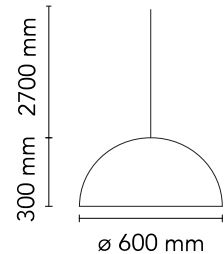

FLOS

■ F0001031 Matte Black

Skygarden 1

Designed by Marcel Wanders, 2007

Halogen - 105W

Suspension luminaire providing diffused lighting. Hemispherical, mechanically-processed cast plaster diffuser, painted white inside. Outer finish: rust, glossy black, glossy white or matte gold. Plaster diffuser support in die-cast aluminum alloy, liquid-painted white. Molded upper bushing in die-cast, polished aluminum alloy, protected with transparent paint on the entire visible part. Upper cable gland and blocking ring nut in black injection-molded PC (polycarbonate). Shaped, galvanized adjustment screws. Transparent, injection-molded, upper and lower silicone shock absorbers. Lamp holder and fixing support in black injection-molded PPS (polyphenylene sulfide). Flashed and blown opal glass diffuser. Molded fixing ring nut in die-cast aluminum alloy with alodine plating. Skygarden 1 frieze in photo-etched and mechanically drawn AISI 304 steel. Molded and galvanized steel ceiling attachment Gray, injection-molded PA6 (Nylon) rose.

Are you a professional and your project needs consulting and support?

[BOOK AN APPOINTMENT](#)

Main specifications

EAN	8059607012765
Mounting	Suspension
Environments	Indoor dry location
Light Source Type	Bulb
Lamp category	Halogen
Lamp holders	E27
Ilcos	HSGS
Number of heads	1
Power (W)	105

Physical

Colour	Matte Black
Cord length (mm)	2700
Net weight (kg)	13
Package height (cm)	435
Package width (cm)	730
Package length (cm)	730
Package volume (m3)	0.23
IP internal	20

Download

[Mounting instructions](#)  PDF

Schematic light drawing

Beam Angle: 118°

h(m)	E(lx)	D(m)
1	416	3.36
2	104	6.72
3	46	10.08
4	26	13.44
5	17	16.79

Luminous flux luminaire
2400 lm

Photometric

Lighting type	Direct
Light distribution	Symmetric