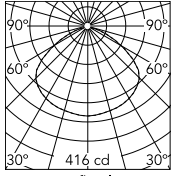

Physical

Colour	Matte Black
Cord length (mm)	2700
Net weight (kg)	13
Package height (cm)	435
Package width (cm)	730
Package length (cm)	730
Package volume (m3)	0.23
IP internal	20

Download

[Mounting instructions](#)  PDF

Schematic light drawing

Beam Angle: 118°

h(m)	E(lx)	D(m)
1	416	3.36
2	104	6.72
3	46	10.08
4	26	13.44
5	17	16.79

Luminous flux luminaire
2400 lm

Photometric

Lighting type	Direct
Light distribution	Symmetric