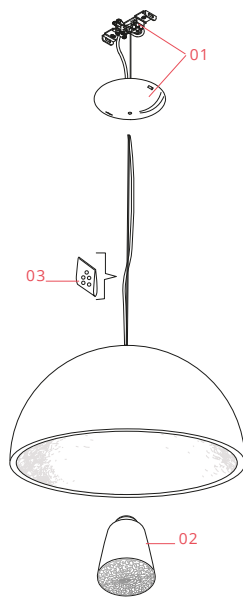

## Skygarden 1

Designed by Marcel Wanders, 2007

Halogen - 105W

Suspension luminaire providing diffused lighting. Hemispherical, mechanically-processed cast plaster diffuser, painted white inside. Outer finish: rust, glossy black, glossy white or matte gold. Plaster diffuser support in die-cast aluminum alloy, liquid-painted white. Molded upper bushing in die-cast, polished aluminum alloy, protected with transparent paint on the entire visible part. Upper cable gland and blocking ring nut in black injection-molded PC (polycarbonate). Shaped, galvanized adjustment screws. Transparent, injection-molded, upper and lower silicone shock absorbers. Lamp holder and fixing support in black injection-molded PPS (polyphenylene sulfide). Flashed and blown opal glass diffuser. Molded fixing ring nut in die-cast aluminum alloy with alodine plating. Skygarden 1 frieze in photo-etched and mechanically drawn AISI 304 steel. Molded and galvanized steel ceiling attachment Gray, injection-molded PA6 (Nylon) rose.

## Schematic light drawing

Beam Angle: 118°

h(m)	E(lx)	D(m)
1	416	3.36
2	104	6.72
3	46	10.08
4	26	13.44
5	17	16.79

Luminous flux luminaire  
2400 lm

## Bulbs

NOT INCLUDED

RF29388

LED T46 Lamp E27 20W 2700K

Dimmable

## Spare Parts

- |     |                            |           |
|-----|----------------------------|-----------|
| 01. | White rose assembly        | RA3690209 |
| 02. | Skygarden 1 glass diffuser | RF6410100 |
| 03. | Kit of 5 or rings          | RF05382   |