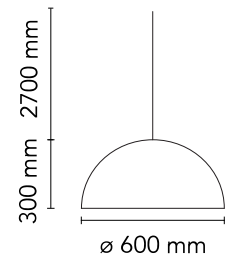

Halogen - 105W

Suspension luminaire providing diffused lighting. Hemispherical, mechanically-processed cast plaster diffuser, painted white inside. Outer finish: rust, glossy black, glossy white or matte gold. Plaster diffuser support in die-cast aluminum alloy, liquid-painted white. Molded upper bushing in die-cast, polished aluminum alloy, protected with transparent paint on the entire visible part. Upper cable gland and blocking ring nut in black injection-molded PC (polycarbonate). Shaped, galvanized adjustment screws. Transparent, injection-molded, upper and lower silicone shock absorbers. Lamp holder and fixing support in black injection-molded PPS (polyphenylene sulfide). Flashed and blown opal glass diffuser. Molded fixing ring nut in die-cast aluminum alloy with alodine plating. Skygarden 1 frieze in photo-etched and mechanically drawn AISI 304 steel. Molded and galvanized steel ceiling attachment Gray, injection-molded PA6 (Nylon) rose.