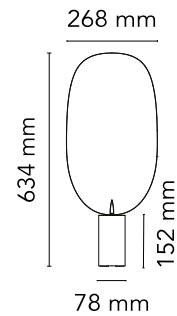

FLOS

F6582054 Aluminium

Serena

Designed by Patricia Urquiola, 2015

15W - 643lm - 2700K - CRI> 90

Adjustable table lamp providing indirect and reflected light. Extruded aluminium heatsink, photoengraved black PC cut-off, photoengraved optical PMMA diffuser. Reflector in sheared and folded pre-anodized aluminium. Power cord length 200 cm, with dimmer switch that provides ON-OFF functions and 10-100% light adjustment. Plug-in power supply with interchangeable plugs.

Are you a professional and your project needs consulting and support?

[BOOK AN APPOINTMENT](#)

Main specifications

EAN	8059607006627
Mounting	Table
Environments	Indoor dry location
Light Source Type	LED
LED type	LED Module
Power (W)	15
System flux (lm)	643

Physical

Colour	Aluminium
Net weight (kg)	1.2
Package volume (m3)	0.02
IP internal	20

Download

Mounting instructions	↓ PDF
Mounting instructions	↓ PDF
Spare Parts	↓ PDF

Photometric Files

LDT / IES	↓ LDT
---------------------------	-------

Technical Drawings

2D	↓ ZIP
3D	↓ ZIP

Schematic light drawing

Luminous flux luminaire
643 lm

Photometric

Lighting type	Indirect
Light distribution	Asymmetric
CCT (K)	2700
CRI>	90

Electrical

Insulation class	III
Frequency (Hz)	50/60
Main voltage (Vac)	100-240/24
Driver	Remote included
Dimmable	Yes
Dimming type	Electronic 24V
Dimming interface	Dimmer Integrated
Plug type	Type G, Type A, Type C
Batteries inside	No
Charging min time	No