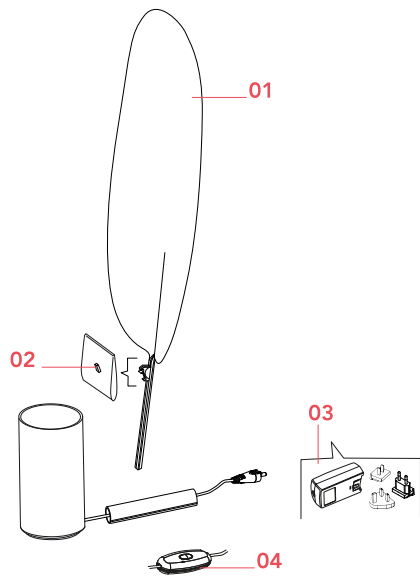

FLOS

F6582054 Aluminium

Serena

Designed by Patricia Urquiola, 2015

15W - 643lm - 2700K - CRI> 90

Adjustable table lamp providing indirect and reflected light. Extruded aluminium heatsink, photoengraved black PC cut-off, photoengraved optical PMMA diffuser. Reflector in sheared and folded pre-anodized aluminium. Power cord length 200 cm, with dimmer switch that provides ON-OFF functions and 10-100% light adjustment. Plug-in power supply with interchangeable plugs.

Technical Drawings

2D	↓ ZIP
3D	↓ ZIP

Schematic light drawing

Luminous flux luminaire
643 lm

Photometric

Lighting type	Indirect
Light distribution	Asymmetric
CCT (K)	2700
CRI>	90

Electrical

Insulation class	III
Frequency (Hz)	50/60
Main voltage (Vac)	100-240/24
Driver	Remote included
Dimmable	Yes
Dimming type	Electronic 24V
Dimming interface	Dimmer Integrated
Plug type	Type G, Type A, Type C
Batteries inside	No
Charging min time	No

Ecodesign and Energy Labelling

This product contains a light source of energy efficiency class F

Replaceable (LED only)
light source by a
professional

Replaceable control
gear by an end-user

Spare Parts

- | | | |
|-----|---|-----------|
| 01. | Anodized aluminum leaf reflector | F6581054 |
| 03. | Black plug assembly kit & 24V driver | RF3320100 |
| 04. | Jack plug with coaxial cable and dimmer | RF6605100 |