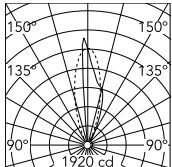

Physical

Colour	Aluminium
Net weight (kg)	1.2
Package volume (m3)	0.02
IP internal	20

Download

Mounting instructions	↓ PDF
Mounting instructions	↓ PDF
Spare Parts	↓ PDF

Photometric Files

LDT / IES	↓ LDT
---------------------------	-------

Technical Drawings

2D	↓ ZIP
3D	↓ ZIP

Schematic light drawing

Luminous flux luminaire
643 lm

Photometric

Lighting type	Indirect
Light distribution	Asymmetric
CCT (K)	2700
CRI>	90

Electrical

Insulation class	III
Frequency (Hz)	50/60
Main voltage (Vac)	100-240/24
Driver	Remote included
Dimmable	Yes
Dimming type	Electronic 24V
Dimming interface	Dimmer Integrated
Plug type	Type G, Type A, Type C
Batteries inside	No
Charging min time	No