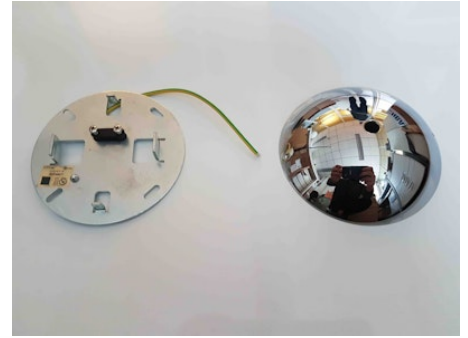

## S1/S2 Chrome Ceiling Rose Assembly

S1/S2 Chrome Ceiling Rose Assembly is a replacement part for IC Lights.

Are you a professional and your project needs consulting and support?

[BOOK AN APPOINTMENT](#)

### Physical

Color	Chrome
Net weight (lb)	0.79
Package height (in)	0.98
Package width (in)	4.13
Package volume (in)	61.02