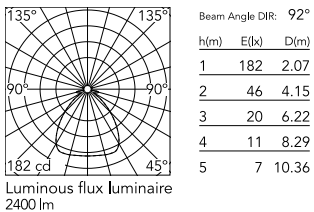

Schematic light drawing