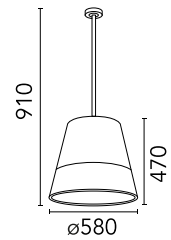

## Romeo Outdoor C3 Pvc (91 cm) Green wall

Designed by Philippe Starck

Light source not included.

Are you a professional and your project needs consulting and support?

[BOOK AN APPOINTMENT](#)

### Physical

Colour	Green Wall
Trim	No
Orientation	Fixed
Net weight (kg)	7.5
IP internal	55
IP external	55