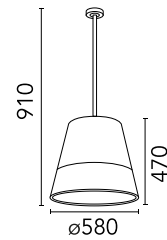

FLOS

F6469041 Green Wall

Romeo Outdoor C3 Pvc (91 cm) Green wall

Designed by Philippe Starck

Light source not included.

Are you a professional and your project needs consulting and support?

[BOOK AN APPOINTMENT](#)

Main specifications

Mounting	Ceiling surface
Environments	Outdoor wet location
Icos	No

Physical

Colour	Green Wall
Trim	No
Orientation	Fixed
Net weight (kg)	7.5
IP internal	55
IP external	55

Download

Mounting instructions [↓ PDF](#)