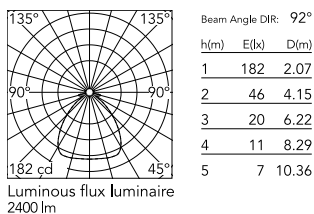

Main specifications

Mounting	Ceiling surface
Environments	Outdoor wet location
Icos	No

Physical

Colour	Green Wall
Trim	No
Orientation	Fixed
Net weight (kg)	7.5
IP internal	55
IP external	55

Download

Mounting instructions [↓ PDF](#)

Photometric Files

LDT / IES [↓ ZIP](#)

Schematic light drawing

Photometric

Lighting type	Direct
Light distribution	Symmetric
Beam angle C0-180 (°)	74
Beam angle C90-270 (°)	74

Electrical

Insulation class	I
Frequency (Hz)	50-60
Main voltage (Vac)	220-240
Emergency	No