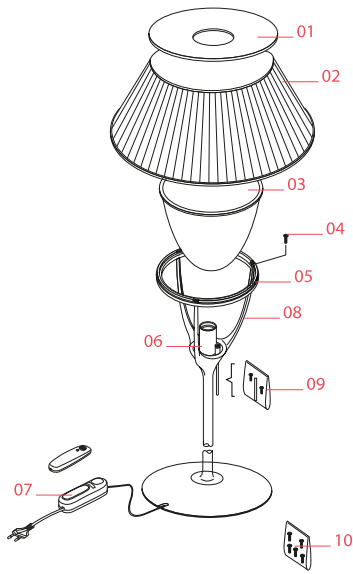

## Schematic light drawing

## Spare Parts

- |     |                                       |           |
|-----|---------------------------------------|-----------|
| 01. | T1 cover ring                         | RF03206   |
| 02. | Romeo Moon Suspension/Table           | RF6110400 |
|     | 1 lampshade                           |           |
| 03. | Acid-etched diffuser                  | RF03201   |
| 04. | Kit of screws/bolts for Romeo         | RF6100200 |
| 05. | S1/t1 support ring                    | RF05369   |
| 06. | E27 Lamp holder                       | RF04169   |
| 08. | T1 grey support bracket               | RF02813   |
| 09. | Sensor contact rod                    | RF6110200 |
| 10. | Kit of transparent pads for lamp base | RF6138100 |