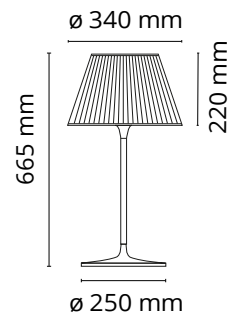

Main specifications

EAN	8059607005415
Mounting	Table
Environments	Indoor dry location
Light Source Type	Bulb
Lamp category	Halogen
Lamp holders	E27
Ilcos	HSGS
Number of heads	1
Power (W)	150

Physical

Colour	Glass
Cord length (mm)	1800
Net weight (kg)	7.74
Package volume (m3)	0.16
IP internal	20

Download

[Mounting instructions](#) PDF

[Spare Parts](#) PDF

Photometric Files

[LDT / IES](#) LDT

Technical Drawings

[2D](#) ZIP

[3D](#) ZIP