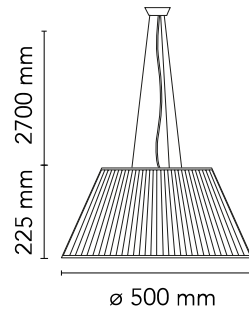

Halogen - 150W

Suspension lamp providing diffused light. Acid-etched pressed borosilicate glass internal diffuser. Pressed clear glass shade. Injection-molded transparent polycarbonate diffuser support. Transparent, stamped polycarbonate dust protection screen. White, injection-molded ABS rose, galvanized pressed steel ceiling fitting. Free steel suspension cable.

Are you a professional and your project needs consulting and support?

[BOOK AN APPOINTMENT](#)