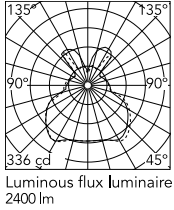

Schematic light drawing

Photometric

Light distribution

Symmetric

Electrical

Insulation class	I
Frequency (Hz)	50/60
Main voltage (Vac)	220-250
LED voltage Vf (Vdc)	null
Dimmable	Yes
Dimming interface	Remote Dimmable (Dimmer Not Included)
Batteries inside	No