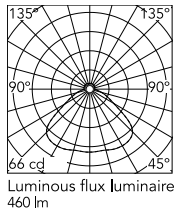

### Physical

Colour	Fabric
Length (mm)	110
Net weight (kg)	0.41
Package height (mm)	160
Package width (mm)	180
Package length (mm)	245
Package volume (m3)	0.01
IP internal	20

### Technical Drawings

[2D](#)  ZIP

[3D](#)  ZIP

IK	IP
06	20

## Schematic light drawing

## Photometric

Light distribution

Symmetric