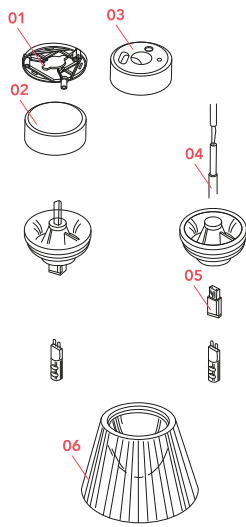

## Schematic light drawing

## Spare Parts

- |     |  |           |
|-----|--|-----------|
| 01. | S/k/soft base wall mount                               | RF15657   |
| 02. | Soft ceiling rose                                      | RF16160   |
| 03. | Ceiling rose assembly                                  | RF3350300 |
| 04. | 5 meter sil/fep 2x0,75<br>transparent electrical cable | RF4190200 |
| 05. | Ceramic G9 lamp holder                                 | RF18861   |
| 06. | Soft new color diffuser assembly                       | RF6120407 |