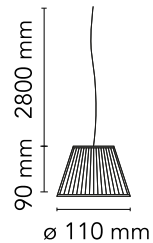

### Physical

Colour	Fabric
Length (mm)	110
Net weight (kg)	0.41
Package height (mm)	160
Package width (mm)	180
Package length (mm)	245
Package volume (m3)	0.01
IP internal	20