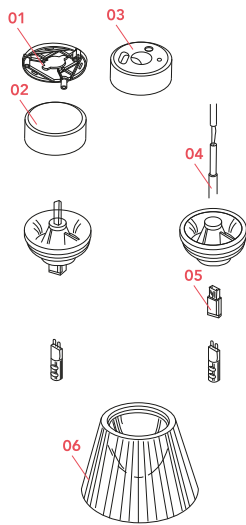

Physical

Colour	Fabric
Cord length (mm)	2800
Net weight (kg)	0.41
Package height (cm)	160
Package width (cm)	180
Package length (cm)	245
Package volume (m3)	0.01
IP internal	20

Download

[Mounting instructions](#)  PDF

Bulbs

NOT INCLUDED

RF18863

Halogen Lamp G9 33W 2700K

HALOPIN Dimmable

Spare Parts

- | | | |
|-----|--|-----------|
| 01. | S/k/soft base wall mount | RF15657 |
| 02. | Soft ceiling rose | RF16160 |
| 03. | Ceiling rose assembly | RF3350300 |
| 04. | 5 meter sil/fep 2x0,75
transparent electrical cable | RF4190200 |
| 05. | Ceramic G9 lamp holder | RF18861 |
| 06. | Soft new color diffuser assembly | RF6120407 |