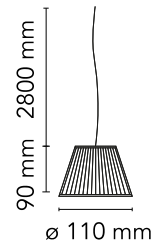

Are you a professional and your project needs consulting and support?

[BOOK AN APPOINTMENT](#)

Main specifications

EAN	8059607020944
Mounting	Suspension
Environments	Indoor dry location
Light Source Type	Bulb
Lamp category	Halogen
Lamp holders	G9
Iicos	HSGS
Number of heads	1
Power (W)	40

Physical

Colour	Fabric
Cord length (mm)	2800
Net weight (kg)	0.41
Package height (cm)	160
Package width (cm)	180
Package length (cm)	245
Package volume (m3)	0.01
IP internal	20

Download

[Mounting instructions](#)  PDF