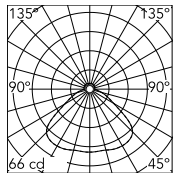

Physical

Colour	Fabric
Cord length (mm)	2800
Net weight (kg)	0.41
Package height (cm)	160
Package width (cm)	180
Package length (cm)	245
Package volume (m3)	0.01
IP internal	20

Download

[Mounting instructions](#)  PDF

[Spare Parts](#)  PDF

Photometric Files

[LDT / IES](#)  LDT

Technical Drawings

[2D](#)  ZIP

[3D](#)  ZIP

Schematic light drawing

Photometric