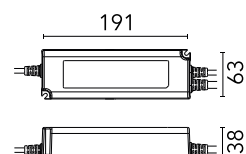

Ilcos	No
Power (W)	120
System power (W)	116.4

Physical

Trim	No
Length (mm)	191
Cord length (mm)	300
Net weight (kg)	0.97
Package height (cm)	5
Package width (cm)	22
Package length (cm)	8
IP internal	67
IP external	67