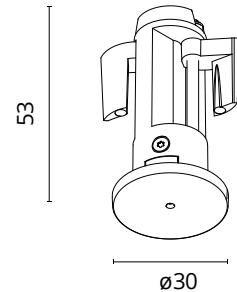

### Main specifications

Mounting	Recessed
Environments	Indoor dry location
Power (W)	100
System power (W)	100

### Physical

Colour	Anodized Silver
Trim	Yes
Recessed depth (mm)	60
Net weight (kg)	0.35
IP internal	20