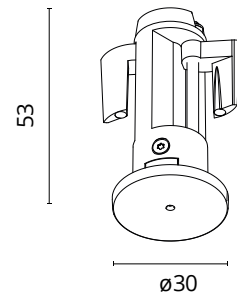

Are you a professional and your project needs consulting and support?

[BOOK AN APPOINTMENT](#)

Main specifications

Mounting	Recessed
Environments	Indoor dry location
Power (W)	100
System power (W)	100

Physical

Colour	White
Trim	Yes
Recessed depth (mm)	60
Net weight (kg)	0.35
IP internal	20

Download

[Mounting instructions](#)

Ecodesign and Energy Labelling

Replaceable control gear by an end-user

Photometric

Extreme cut off No