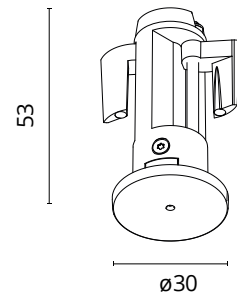

Are you a professional and your project needs consulting and support?

BOOK AN APPOINTMENT

Main specifications

Mounting	Recessed
Environments	Indoor dry location
Power (W)	100
System power (W)	100

Physical

Colour	Black
Trim	Yes
Recessed depth (mm)	60
Net weight (kg)	0.35
IP internal	20

Download

Mounting instructions

PDF

Ecodesign and Energy Labelling

Replaceable control gear by an end-user

Photometric

Extreme cut off No