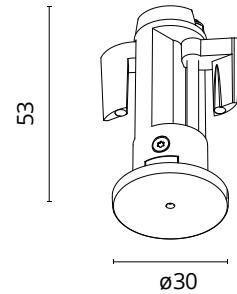

Are you a professional and your project needs consulting and support?

BOOK AN APPOINTMENT

Main specifications

Mounting	Recessed
Environments	Indoor dry location
Power (W)	100
System power (W)	100

Physical

Colour	Anodized Silver
Trim	Yes
Recessed depth (mm)	60
Net weight (kg)	0.35
IP internal	20

Download

Mounting instructions

Ecodesign and Energy Labelling

Replaceable control gear by an end-user

Electrical

Insulation class	II
Frequency (Hz)	50/60
Main voltage (Vac)	230
Forward voltage (V)	48
Power supply	Remote included
Dimming interface	Remote Dimmable (Dimmer Not Included)
Batteries inside	No