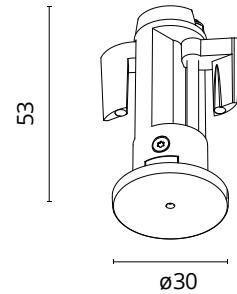

Are you a professional and your project needs consulting and support?

BOOK AN APPOINTMENT

Main specifications

Mounting	Recessed
Environments	Indoor dry location
Power (W)	100
System power (W)	100

Physical

Colour	Black
Trim	Yes
Recessed depth (mm)	60
Net weight (kg)	0.35
IP internal	20

Download

Mounting instructions

Ecodesign and Energy Labelling

Replaceable control gear by an end-user

Electrical

Insulation class	II
Frequency (Hz)	50/60
Main voltage (Vac)	230
Forward voltage (V)	48
Power supply	Remote included
Dimming interface	Remote Dimmable (Dimmer Not Included)
Batteries inside	No