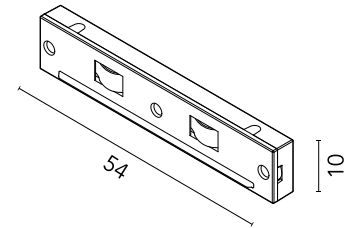

FLOS

06.6035.14 Black

Recessed/Surface Intermediate Connector NEW

Designed by FLOS Architectural, 2020

Luminaires cannot be located in the connector.

Are you a professional and your project needs consulting and support?

[BOOK AN APPOINTMENT](#)

Main specifications

Mounting	Track
Environments	Indoor dry location
Power (W)	MAX 120

Physical

Colour	Black
Net weight (kg)	0

Download

- [Mounting instructions](#)  PDF
- [Mounting instructions](#)  PDF