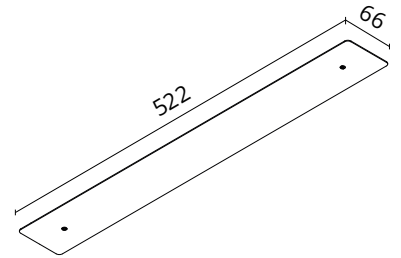

### Physical

Colour	Anodized Silver
Trim	Yes
Recessed depth (mm)	75
IP internal	20