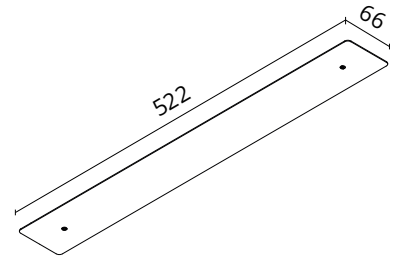

Colour	White
Trim	Yes
Recessed depth (mm)	75
IP internal	20

Download

[Mounting instructions](#)

Ecodesign and Energy Labelling

Replaceable control gear by an end-user

Electrical

Insulation class	I
Frequency (Hz)	50/60
Main voltage (Vac)	230
Forward voltage (V)	48
Power supply	Integrated
Dimming interface	Remote Dimmable (Dimmer Not Included)
Batteries inside	No