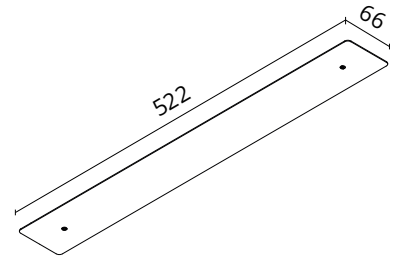

Colour	Black
Trim	Yes
Recessed depth (mm)	75
IP internal	20

Download

Mounting instructions

Ecodesign and Energy Labelling

Replaceable control gear by an end-user

Electrical

Insulation class	I
Frequency (Hz)	50/60
Main voltage (Vac)	230
Forward voltage (V)	48
Power supply	Integrated
Dimming interface	Remote Dimmable (Dimmer Not Included)
Batteries inside	No