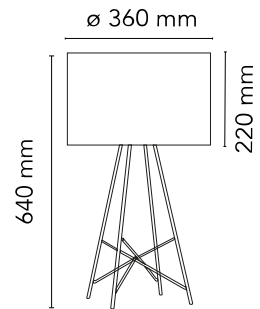

## Ray Table

Designed by Rodolfo Dordoni, 2007

Halogen - 150W

Table lamp providing diffused lighting. Steel tube (10 mm diam.) structure, welded, brushed and chrome-plated. Diffuser support disk in die-cast, polished and chrome-plated Zamak alloy. White injection-molded PA6 (nylon) lamp cover. Injection-molded PC (polycarbonate) inner diffuser in 3% opal color. Transparent injection-molded elastic PVC (polyvinylchloride) feet. Lathe-shaped aluminum diffusers, painted white on the inside, and shiny white or black on the outside or gray-colored, blown and overlaid glass with glossy external finish. On the cable there is the electronic dimmer which allows the regulation of light brightness.

### Physical

Colour	Black
Length (mm)	360
Cord length (mm)	1850
Net weight (kg)	4.2
Package volume (m3)	0.1
IP internal	20