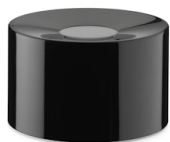

RF16084
F1-T diffuser