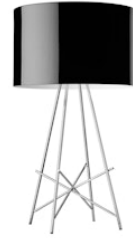

# FLOS

■ F5911030 Black

## Ray Table

Designed by Rodolfo Dordoni, 2007

Halogen - 150W

Table lamp providing diffused lighting. Steel tube (10 mm diam.) structure, welded, brushed and chrome-plated. Diffuser support disk in die-cast, polished and chrome-plated Zamak alloy. White injection-molded PA6 (nylon) lamp cover. Injection-molded PC (polycarbonate) inner diffuser in 3% opal color. Transparent injection-molded elastic PVC (polyvinylchloride) feet. Lathe-shaped aluminum diffusers, painted white on the inside, and shiny white or black on the outside or gray-colored, blown and overlaid glass with glossy external finish. On the cable there is the electronic dimmer which allows the regulation of light brightness.