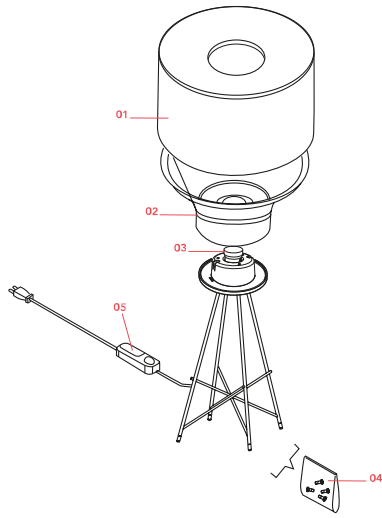

Spare Parts

01.	F1-T diffuser	RF16085
02.	F1-T diffuser support	RF15854
03.	Porcelain E27 lamp holder	RF04487
04.	Kit of quantity 4 adjustable feet	RF5912200
05.	Black Dimmer Switch	RF28206

DOWNLOAD