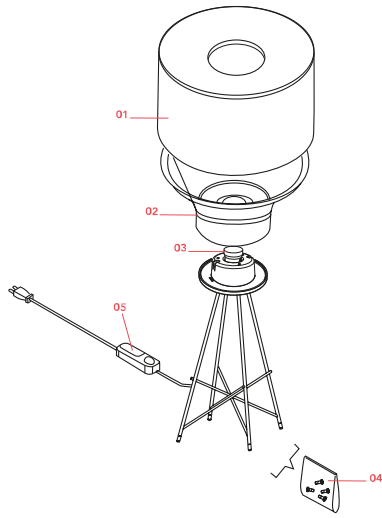

Spare Parts

01.	F1-T diffuser	RF16085
02.	F1-T diffuser support	RF15854
03.	Porcelain E27 lamp holder	RF04487
04.	Kit of quantity 4 adjustable feet	RF5912200
05.	Black Dimmer Switch	RF28206