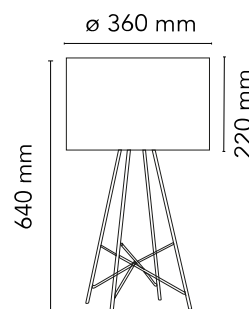

FLOS

F5911009 White

Ray Table

Designed by Rodolfo Dordoni, 2007

Halogen - 150W

Table lamp providing diffused lighting. Steel tube (10 mm diam.) structure, welded, brushed and chrome-plated. Diffuser support disk in die-cast, polished and chrome-plated Zamak alloy. White injection-molded PA6 (nylon) lamp cover. Injection-molded PC (polycarbonate) inner diffuser in 3% opal color. Transparent injection-molded elastic PVC (polyvinylchloride) feet. Lathe-shaped aluminum diffusers, painted white on the inside, and shiny white or black on the outside or gray-colored, blown and overlaid glass with glossy external finish. On the cable there is the electronic dimmer which allows the regulation of light brightness.

Are you a professional and your project needs consulting and support?

[BOOK AN APPOINTMENT](#)

Main specifications

Mounting	Table
Environments	Indoor dry location
Light Source Type	Bulb
Lamp category	Halogen
Lamp holders	E27
Icos	HSGS
Number of heads	1
Power (W)	150

Physical

Colour	White
Cord length (mm)	1850
Net weight (kg)	4.2
Package volume (m3)	0.1
IP internal	20

Download

[Mounting instructions](#)  PDF

[Spare Parts](#)  PDF

Photometric Files

[LDT / IES](#)  LDT

Technical Drawings