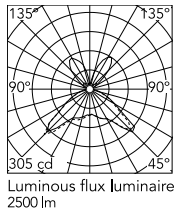

Schematic light drawing

Photometric

Lighting type	Indirect, Direct
Light distribution	Asymmetric
Extreme cut off	No

Electrical

Insulation class	II
Frequency (Hz)	50/60
Main voltage (Vac)	220-240
LED voltage Vf (Vdc)	null
Dimmable	Yes
Dimming interface	Dimmer Integrated
Plug type	Type C
Batteries inside	No