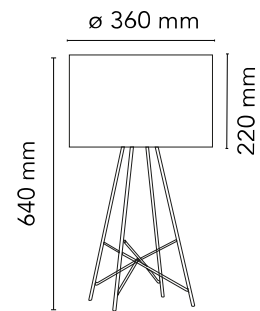

FLOS

F5911009 White

Ray Table

Designed by Rodolfo Dordoni, 2007

Halogen - 150W

Table lamp providing diffused lighting. Steel tube (10 mm diam.) structure, welded, brushed and chrome-plated. Diffuser support disk in die-cast, polished and chrome-plated Zamak alloy. White injection-molded PA6 (nylon) lamp cover. Injection-molded PC (polycarbonate) inner diffuser in 3% opal color. Transparent injection-molded elastic PVC (polyvinylchloride) feet. Lathe-shaped aluminum diffusers, painted white on the inside, and shiny white or black on the outside or gray-colored, blown and overlaid glass with glossy external finish. On the cable there is the electronic dimmer which allows the regulation of light brightness.

Physical

Colour	White
Length (mm)	360
Cord colour	Black
Cord length (mm)	1850
Net weight (kg)	4.2
Package volume (m3)	0.1
IP internal	20

Download

[Mounting instructions](#)  PDF

Photometric Files

[LDT / IES](#)  LDT