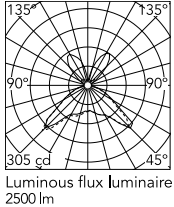

Schematic light drawing

Photometric

Lighting type	Indirect, Direct
Light distribution	Asymmetric
Extreme cut off	No

Electrical

Insulation class	II
Frequency (Hz)	50/60
Main voltage (Vac)	220-240
Dimmable	Yes
Dimming interface	Dimmer Integrated
Plug type	Type C
Batteries inside	No