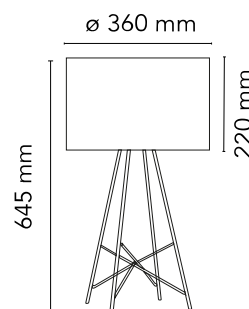

## Ray Table

Designed by Rodolfo Dordoni, 2007

Halogen - 150W

Table lamp providing diffused lighting. Steel tube (10 mm diam.) structure, welded, brushed and chrome-plated. Diffuser support disk in die-cast, polished and chrome-plated Zamak alloy. White injection-molded PA6 (nylon) lamp cover. Injection-molded PC (polycarbonate) inner diffuser in 3% opal color. Transparent injection-molded elastic PVC (polyvinylchloride) feet. Lathe-shaped aluminum diffusers, painted white on the inside, and shiny white or black on the outside or gray-colored, blown and overlaid glass with glossy external finish. On the cable there is the electronic dimmer which allows the regulation of light brightness.

### Physical

Colour	Glass
Length (mm)	360
Cord length (mm)	1850
Net weight (kg)	6.5
Package volume (m3)	0.14
IP internal	20