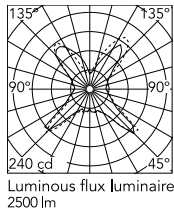

### Physical

Colour	Glass
Length (mm)	360
Cord length (mm)	1850
Net weight (kg)	6.5
Package volume (m3)	0.14
IP internal	20

### Technical Drawings

[2D](#) ZIP

[3D](#) ZIP

IK
00

## Schematic light drawing