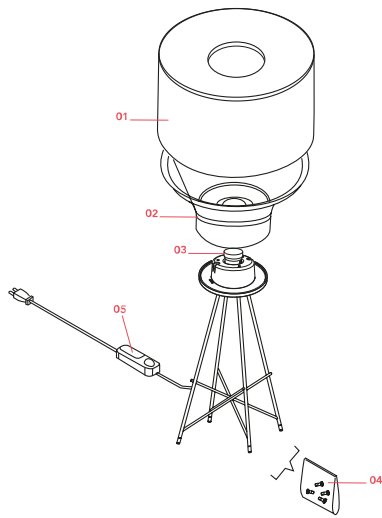

## Schematic light drawing

## Spare Parts

- |     |                                   |           |
|-----|-----------------------------------|-----------|
| 01. | Ray Table/Floor 1 glass diffuser  | F5913020  |
| 02. | F1-T diffuser support             | RF15854   |
| 03. | Porcelain E27 lamp holder         | RF04487   |
| 04. | Kit of quantity 4 adjustable feet | RF5912200 |
| 05. | Black Dimmer Switch               | RF28206   |