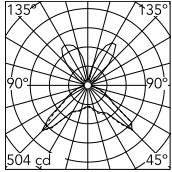

Physical

Colour	Black
Length (mm)	430
Cord colour	Black
Cord length (mm)	1900
Net weight (kg)	5.95
Package volume (m3)	0.44
IP internal	20

Download

[Mounting instructions](#)  PDF

Photometric Files

[LDT / IES](#)  LDT

Technical Drawings

[2D](#)  ZIP

[3D](#)  ZIP

Schematic light drawing

Luminous flux luminaire
4350 lm

Photometric

Lighting type	Indirect, Direct
Light distribution	Asymmetric
Extreme cut off	No

Electrical