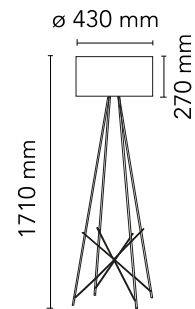

FLOS

■ F5921030 Black

Ray Floor 2

Designed by Rodolfo Dordoni, 2006

Halogen - 250W

Floor lamp providing diffused lighting. Steel tube structure, welded, brushed and chrome-plated. Diffuser support in die-cast, polished and chrome-plated Zamak alloy. Injection-molded PA6 (nylon) lamp-cover. Color: white. Injection-molded PC (polycarbonate) inner diffuser. Color: 3% opal. Injection-molded elastic PVC (polyvinylchloride) feet. Lathe-shaped aluminum diffusers, painted white on the inside, and shiny white or black on the outside or gray-colored, blown and overlaid glass with glossy external finish. On the cable there is the electronic dimmer which allows the regulation of light brightness.

Physical

Colour	Black
Length (mm)	430
Cord colour	Black
Cord length (mm)	1900
Net weight (kg)	5.95
Package volume (m3)	0.44
IP internal	20

Download

[Mounting instructions](#)  PDF

Photometric Files

[LDT / IES](#)  LDT

Technical Drawings

[2D](#)  ZIP

[3D](#)  ZIP

Schematic light drawing

Luminous flux luminaire
4350 lm

Photometric

Lighting type	Indirect, Direct
Light distribution	Asymmetric
Extreme cut off	No

Electrical