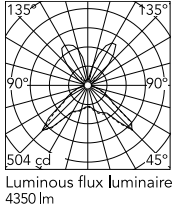

Schematic light drawing

Photometric

Lighting type	Indirect, Direct
Light distribution	Asymmetric
Extreme cut off	No

Electrical

Insulation class	II
Frequency (Hz)	50/60
Main voltage (Vac)	220-240
Dimmable	Yes
Dimming interface	Dimmer Integrated
Plug type	Type C
Batteries inside	No