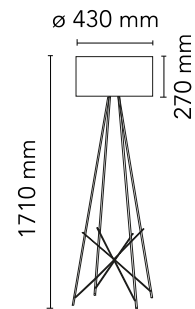

FLOS

F5921009 White

Ray Floor 2

Designed by Rodolfo Dordoni, 2006

Halogen - 250W

Floor lamp providing diffused lighting. Steel tube structure, welded, brushed and chrome-plated. Diffuser support in die-cast, polished and chrome-plated Zamak alloy. Injection-molded PA6 (nylon) lamp-cover. Color: white. Injection-molded PC (polycarbonate) inner diffuser. Color: 3% opal. Injection-molded elastic PVC (polyvinylchloride) feet. Lathe-shaped aluminum diffusers, painted white on the inside, and shiny white or black on the outside or gray-colored, blown and overlaid glass with glossy external finish. On the cable there is the electronic dimmer which allows the regulation of light brightness.

Physical

Colour	White
Length (mm)	430
Cord colour	Black
Cord length (mm)	1900
Net weight (kg)	5.95
Package volume (m3)	0.44
IP internal	20

Download

[Mounting instructions](#)  PDF

Photometric Files

[LDT / IES](#)  LDT