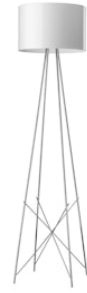

FLOS

F5921009 White

Ray Floor 2

Designed by Rodolfo Dordoni, 2006

Halogen - 250W

Floor lamp providing diffused lighting. Steel tube structure, welded, brushed and chrome-plated. Diffuser support in die-cast, polished and chrome-plated Zamak alloy. Injection-molded PA6 (nylon) lamp-cover. Color: white. Injection-molded PC (polycarbonate) inner diffuser. Color: 3% opal. Injection-molded elastic PVC (polyvinylchloride) feet. Lathe-shaped aluminum diffusers, painted white on the inside, and shiny white or black on the outside or gray-colored, blown and overlaid glass with glossy external finish. On the cable there is the electronic dimmer which allows the regulation of light brightness.

Are you a professional and your project needs consulting and support?

[BOOK AN APPOINTMENT](#)

Main specifications

Mounting	Floor
Environments	Indoor dry location
Light source type	Bulb
Light sources included	No
Lamp category	Halogen
Lamp holders	E27
Iicos	HSGS
Number of lamps	1
Power (W)	250

Physical

Colour	White
Length (mm)	430
Cord colour	Black
Cord length (mm)	1900
Net weight (kg)	5.95
Package volume (m3)	0.44
IP internal	20

Download

[Mounting instructions](#)  PDF

Photometric Files

[LDT / IES](#)  LDT

Technical Drawings

[2D](#)  ZIP

[3D](#)  ZIP

Schematic light drawing

Luminous flux luminaire
4350 lm

Photometric

Lighting type	Indirect, Direct
Light distribution	Asymmetric
Extreme cut off	No

Electrical