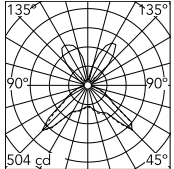

Physical

Colour	White
Length (mm)	430
Cord colour	Black
Cord length (mm)	1900
Net weight (kg)	5.95
Package volume (m3)	0.44
IP internal	20

Download

[Mounting instructions](#)  PDF

Photometric Files

[LDT / IES](#)  LDT

Technical Drawings

[2D](#)  ZIP

[3D](#)  ZIP

Schematic light drawing

Luminous flux luminaire
4350 lm

Photometric

Lighting type	Indirect, Direct
Light distribution	Asymmetric
Extreme cut off	No

Electrical