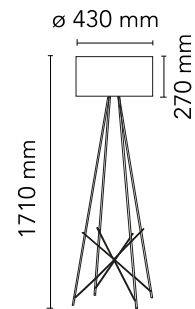

FLOS

F5921009 White

Ray Floor 2

Designed by Rodolfo Dordoni, 2006

Halogen - 250W

Floor lamp providing diffused lighting. Steel tube structure, welded, brushed and chrome-plated. Diffuser support in die-cast, polished and chrome-plated Zamak alloy. Injection-molded PA6 (nylon) lamp-cover. Color: white. Injection-molded PC (polycarbonate) inner diffuser. Color: 3% opal. Injection-molded elastic PVC (polyvinylchloride) feet. Lathe-shaped aluminum diffusers, painted white on the inside, and shiny white or black on the outside or gray-colored, blown and overlaid glass with glossy external finish. On the cable there is the electronic dimmer which allows the regulation of light brightness.

Physical

Colour	White
Length (mm)	430
Cord colour	Black
Cord length (mm)	1900
Net weight (kg)	5.95
Package volume (m3)	0.44
IP internal	20

Download

[Mounting instructions](#)  PDF

Photometric Files

[LDT / IES](#)  LDT

Technical Drawings

[2D](#)  ZIP

[3D](#)  ZIP

Schematic light drawing

Luminous flux luminaire
4350 lm

Photometric

Lighting type	Indirect, Direct
Light distribution	Asymmetric
Extreme cut off	No

Electrical