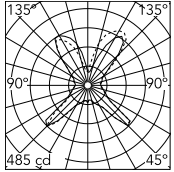

Schematic light drawing

Luminous flux luminaire
4350 lm

Photometric

Lighting type	Total
Light distribution	Asymmetric
Extreme cut off	No

Electrical

Insulation class	II
Frequency (Hz)	50/60
Main voltage (Vac)	220-240
Dimmable	Yes
Dimming interface	Dimmer Integrated
Plug type	Type C
Batteries inside	No