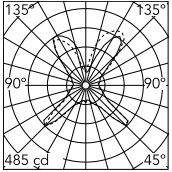

Physical

Colour	Glass
Length (mm)	430
Cord colour	Black
Cord length (mm)	1900
Net weight (kg)	9.1
Package volume (m3)	0.44
IP internal	20

Download

[Mounting instructions](#)  PDF

Photometric Files

[LDT / IES](#)  LDT

Technical Drawings

[2D](#)  ZIP

[3D](#)  ZIP

Schematic light drawing

Luminous flux luminaire
4350 lm

Photometric

Lighting type	Total
Light distribution	Asymmetric
Extreme cut off	No

Electrical