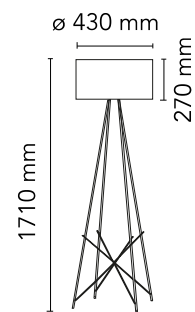

FLOS

F5920020 Glass

Ray Floor 2

Designed by Rodolfo Dordoni, 2006

Halogen - 250W

Floor lamp providing diffused lighting. Steel tube structure, welded, brushed and chrome-plated. Diffuser support in die-cast, polished and chrome-plated Zamak alloy. Injection-molded PA6 (nylon) lamp-cover. Color: white. Injection-molded PC (polycarbonate) inner diffuser. Color: 3% opal. Injection-molded elastic PVC (polyvinylchloride) feet. Lathe-shaped aluminum diffusers, painted white on the inside, and shiny white or black on the outside or gray-colored, blown and overlaid glass with glossy external finish. On the cable there is the electronic dimmer which allows the regulation of light brightness.

Physical

Colour	Glass
Length (mm)	430
Cord colour	Black
Cord length (mm)	1900
Net weight (kg)	9.1
Package volume (m3)	0.44
IP internal	20

Download

[Mounting instructions](#)  PDF

Photometric Files

[LDT / IES](#)  LDT

Technical Drawings

[2D](#)  ZIP

[3D](#)  ZIP

Schematic light drawing

Luminous flux luminaire
4350 lm

Photometric

Lighting type	Total
Light distribution	Asymmetric
Extreme cut off	No

Electrical