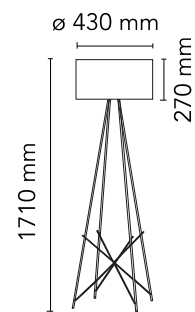

## Ray Floor 2

Designed by Rodolfo Dordoni, 2006

Halogen - 250W

Floor lamp providing diffused lighting. Steel tube structure, welded, brushed and chrome-plated. Diffuser support in die-cast, polished and chrome-plated Zamak alloy. Injection-molded PA6 (nylon) lamp-cover. Color: white. Injection-molded PC (polycarbonate) inner diffuser. Color: 3% opal. Injection-molded elastic PVC (polyvinylchloride) feet. Lathe-shaped aluminum diffusers, painted white on the inside, and shiny white or black on the outside or gray-colored, blown and overlaid glass with glossy external finish. On the cable there is the electronic dimmer which allows the regulation of light brightness.

### Physical

Colour	Glass
Length (mm)	430
Cord colour	Black
Cord length (mm)	1900
Net weight (kg)	9.1
Package volume (m3)	0.44
IP internal	20

## Schematic light drawing

Luminous flux luminaire  
4350 lm