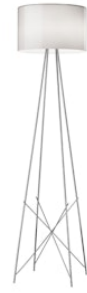

# FLOS

F5920020 Glass

## Ray Floor 2

Designed by Rodolfo Dordoni, 2006

Halogen - 250W

Floor lamp providing diffused lighting. Steel tube structure, welded, brushed and chrome-plated. Diffuser support in die-cast, polished and chrome-plated Zamak alloy. Injection-molded PA6 (nylon) lamp-cover. Color: white. Injection-molded PC (polycarbonate) inner diffuser. Color: 3% opal. Injection-molded elastic PVC (polyvinylchloride) feet. Lathe-shaped aluminum diffusers, painted white on the inside, and shiny white or black on the outside or gray-colored, blown and overlaid glass with glossy external finish. On the cable there is the electronic dimmer which allows the regulation of light brightness.