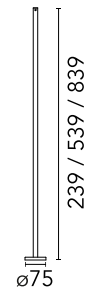

FLOS

■ F004Z010030 Black

Pole with base H 300 mm Black

Pole with base. H300mm Ready for installation on solid surface. Ground installation needs earth stick use, to be ordered as separated item.

Are you a professional and your project needs consulting and support?

[BOOK AN APPOINTMENT](#)

Main specifications

Environment	Outdoor wet location
Iicos	No

Physical

Colour	Black
Net weight (kg)	0.18

Electrical

Emergency type	No
----------------	----

Notes