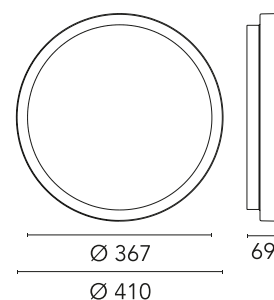

FLOS

FA53302230-310 Black

Platter 410 Dimmable 1-10V NEW

Designed by FLOS Outdoor, 2013

LED source included. Integrated power supply 220-240V ON/OFF and dimmable 1-10V or DALI. With IP65 cable guide for rubber cables 5mmϕ<math><10\text{mm}</math> and a 2-pole connection box for a fast connection. To ensure the tightness of the cable guide it's recommended to use flexible electric cables suitable for exterior use.

Are you a professional and your project needs consulting and support?

[BOOK AN APPOINTMENT](#)

Main specifications

EAN	8054793665115
Mounting	Ceiling, Wall
Environments	Outdoor wet location
Light source type	LED
Light sources included	Yes
LED type	Power LED
Number of lamps	1
Power (W)	28
System power (W)	34
Source flux (lm)	3860
Lumen Output (lm)	2521

Physical

Colour	Black
Orientation	Fixed
Net weight (kg)	3.73
Package height (mm)	120
Package width (mm)	520
Package length (mm)	520
Package volume (m3)	0.03
IP internal	66

Download

Mounting instructions [↓ ZIP](#)

Photometric Files

LDT / IES [↓ ZIP](#)

Technical Drawings

2D [↓ ZIP](#)

3D [↓ ZIP](#)

Schematic light drawing

Photometric

Light distribution	Symmetric
CCT (K)	3000
CRI>	80
Beam angle C0-180 (°)	120
Beam angle C90-270 (°)	120
Extreme cut off	No