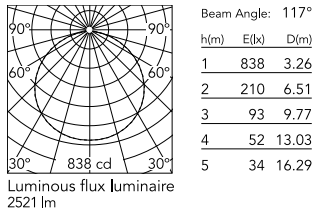

Physical

Colour	Black
Orientation	Fixed
Net weight (kg)	3.73
Package height (mm)	120
Package width (mm)	520
Package length (mm)	520
Package volume (m3)	0.03
IP internal	66

Download

Mounting instructions [↓ ZIP](#)

Photometric Files

LDT / IES [↓ ZIP](#)

Technical Drawings

2D [↓ ZIP](#)

3D [↓ ZIP](#)

Schematic light drawing

Photometric

Light distribution	Symmetric
CCT (K)	3000
CRI>	80
Beam angle C0-180 (°)	120
Beam angle C90-270 (°)	120
Extreme cut off	No