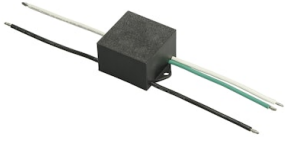

Schematic light drawing

Photometric

Light distribution	Symmetric
CCT (K)	3000
CRI>	80
Beam angle C0-180 (°)	120
Beam angle C90-270 (°)	120
Extreme cut off	No

Electrical

Insulation class	I
Frequency (Hz)	50/60
Main voltage (Vac)	220-240
Power supply	Integrated
Dimmable	Yes
Power supply type	Dimmable 1-10V
Dimming interface	Dimmer Integrated
Emergency	No

Ecodesign and Energy Labelling

This product contains a light source of energy efficiency class **D**

Notes

Please check with your referent person in our Front Office if a code modification is needed to meet the required certification compliance

Accessories & Power Supply

OPTIONAL
Accessory

F990E00A000

S.P.D. (SURGE PROTECTION
DEVICE)