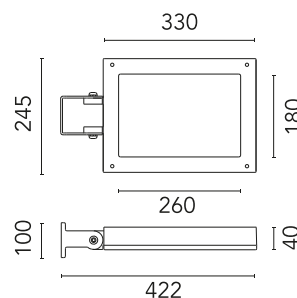

## Perseo 4 Symmetric Optic NEW

Designed by FLOS Outdoor, 2012

LED source included. Integrated power supply 220-240V. Graduated fixing bracket included. Equipped with a M20x1.5 cable guide (for 7mm<math>\phi</math><math><13\text{mm}</math> cables) and IP68 connector. To ensure the tightness of the cable guide it's recommended to use flexible electric cables suitable for exterior use. Optional accessories: protruding arm for walls; feet and arms to install the luminaire on a mast; wall-washer visor and anti-vandalism protection lid. Extraclear transparent glass.

### Physical

Colour	Forest Green
Orientation	Adjustable
Longitudinal tilting (°)	156
Net weight (kg)	5.06
Package height (mm)	155
Package width (mm)	265
Package length (mm)	430
Package volume (m3)	0.02
IP internal	65

Pole Ø 102 mm h 5000 mm (+500 mm In-ground)

OPTIONAL  
Accessory

FA116

Base Plate and Fixing Bolts for Pole Ø 102 mm h 4000/5000 mm with Base

OPTIONAL  
Accessory

FA16730

Wall Washer Visor Perseo 4

OPTIONAL  
Accessory