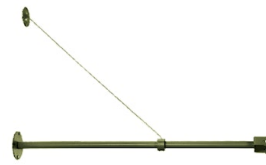

OPTIONAL Pole

FA415006

Pole Ø 102 mm h 5000 mm With Base

OPTIONAL Pole

FA415033

Pole Ø 102 mm h 5000 mm With Base

OPTIONAL Pole

FA415506

Pole Ø 102 mm h 5000 mm (+500 mm In-ground)

OPTIONAL  
Accessory

FA116

Base Plate and Fixing Bolts for Pole Ø 102 mm h 4000/5000 mm with Base

OPTIONAL  
Accessory

FA16730

Wall Washer Visor Perseo 4

OPTIONAL  
Accessory

FA18112

Wall Bracket Perseo 4 1000 mm

OPTIONAL  
Accessory

FA16830

Antivandal Louvre Perseo 4

OPTIONAL  
Bracket

FA9033

Pole Bracket Franco 2/Perseo 4 Ø 102 mm 180 mm Double