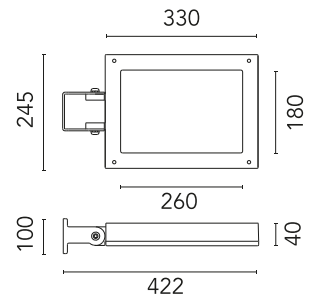

FLOS

FA52511312 Forest Green

Perseo 4 Street Optic NEW

Designed by FLOS Outdoor, 2012

LED source included. Integrated power supply 220-240V ON-OFF and dimmable 1-10V or DALI. Graduated fixing bracket included. Equipped with a M20x1.5 cable guide (for $7\text{mm} < \varnothing < 13\text{mm}$ cables) and IP68 connector. To ensure the tightness of the cable guide it's recommended to use flexible electric cables suitable for exterior use. Optional accessories: protruding arm for walls; feet and arms to install the luminaire on a mast; wall-washer visor and anti-vandalism protection lid. Extraclear transparent glass.

Physical

Colour	Forest Green
Orientation	Adjustable
Longitudinal tilting (°)	156
Net weight (kg)	5.06
Package height (mm)	155
Package width (mm)	265
Package length (mm)	430
Package volume (m3)	0.02
IP internal	65

Pole Ø76 mm h 4500 mm (+500
mm In-ground)

OPTIONAL Pole

FA25133

Pole Ø76 mm h 4500 mm (+500 mm In-ground)

OPTIONAL Pole

FA414006

Pole Ø 102 mm h 4000 mm With Base

OPTIONAL Pole

Pole Ø 102 mm h 5000 mm (+500 mm In-ground)

OPTIONAL
Accessory

FA116

Base Plate and Fixing Bolts for Pole Ø 102 mm h 4000/5000 mm with Base

OPTIONAL
Accessory

FA16730

Wall Washer Visor Perseo 4

OPTIONAL
Accessory