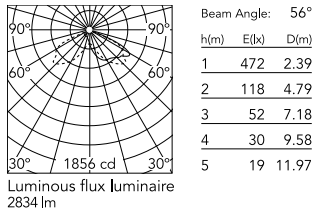

Physical

Colour	Forest Green
Orientation	Adjustable
Longitudinal tilting (°)	156
Net weight (kg)	5.06
Package height (mm)	155
Package width (mm)	265
Package length (mm)	430
Package volume (m3)	0.02
IP internal	65

Download

[Mounting instructions](#)  ZIP

Photometric Files

[LDT / IES](#)  ZIP

Technical Drawings

[2D](#)  ZIP

[3D](#)  ZIP

Schematic light drawing