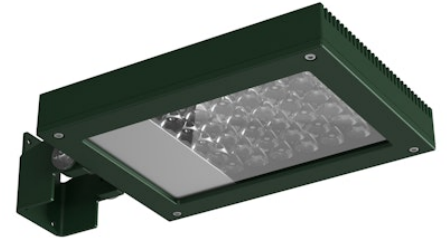

FLOS

FA52511312 Forest Green

Perseo 4 Street Optic NEW

Designed by FLOS Outdoor, 2012

LED source included. Integrated power supply 220-240V ON-OFF and dimmable 1-10V or DALI. Graduated fixing bracket included. Equipped with a M20x1.5 cable guide (for $7\text{mm} < \varnothing < 13\text{mm}$ cables) and IP68 connector. To ensure the tightness of the cable guide it's recommended to use flexible electric cables suitable for exterior use. Optional accessories: protruding arm for walls; feet and arms to install the luminaire on a mast; wall-washer visor and anti-vandalism protection lid. Extraclear transparent glass.

Are you a professional and your project needs consulting and support?

[BOOK AN APPOINTMENT](#)

Main specifications

EAN	8054793644820
Mounting	Wall, Ground
Environments	Outdoor wet location
Light source type	LED
Light sources included	Yes
LED type	Power LED
Number of lamps	1
System power (W)	53
Source flux (lm)	6363
Lumen Output (lm)	2834

Physical

Colour	Forest Green
Orientation	Adjustable
Longitudinal tilting (°)	156
Net weight (kg)	5.06
Package height (mm)	155
Package width (mm)	265
Package length (mm)	430
Package volume (m3)	0.02
IP internal	65