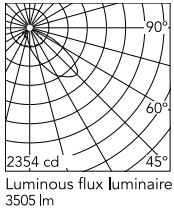

Physical

Colour	Black
Orientation	Adjustable
Longitudinal tilting (°)	156
Net weight (kg)	5.06
Package height (mm)	155
Package width (mm)	265
Package length (mm)	430
Package volume (m3)	0.02
IP internal	65

Download

[Mounting instructions](#) ZIP

Photometric Files

[LDT / IES](#) ZIP

Technical Drawings

[2D](#) ZIP

[3D](#) ZIP

Schematic light drawing

Beam Angle: 48°

h(m)	E(lx)	D(m)
1	1263	1.70
2	316	3.40
3	140	5.10
4	79	6.80
5	51	8.51

Photometric

Light distribution	Asymmetric
CCT (K)	4000
CRI>	80
Extreme cut off	No

Electrical

Insulation class	I
Frequency (Hz)	50/60
Main voltage (Vac)	220-240
Power supply	Integrated
Dimmable	No
Power supply type	Non Dimmable
Dimming interface	Not Dimmable
Emergency	No