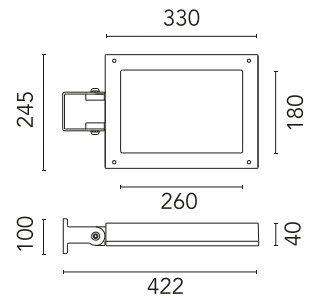

FLOS

FA52510230 Black

Perseo 4 Asymmetric Optic NEW

Designed by FLOS Outdoor, 2012

LED source included. Integrated power supply 220-240V ON-OFF and dimmable 1-10V or DALI. Graduated fixing bracket included. Equipped with a M20x1.5 cable guide (for 7mm$\lt \lt; 13\text{mm}$ cables) and IP68 connector. To ensure the tightness of the cable guide it's recommended to use flexible electric cables suitable for exterior use. Optional accessories: protruding arm for walls; feet and arms to install the luminaire on a mast; wall-washer visor and anti-vandalism protection lid. Extraclear transparent glass.

Physical

Colour	Black
Orientation	Adjustable
Longitudinal tilting (°)	156
Net weight (kg)	5.06
Package height (mm)	155
Package width (mm)	265
Package length (mm)	430
Package volume (m3)	0.02
IP internal	65

Pole Ø76 mm h 4500 mm (+500
mm In-ground)

OPTIONAL Pole

FA25133

Pole Ø76 mm h 4500 mm (+500 mm In-ground)

OPTIONAL Pole

FA414006

Pole Ø 102 mm h 4000 mm With Base

OPTIONAL Pole

Pole Ø 102 mm h 5000 mm (+500 mm In-ground)

OPTIONAL
Accessory

FA116

Base Plate and Fixing Bolts for Pole Ø 102 mm h 4000/5000 mm with Base

OPTIONAL
Accessory

FA16730

Wall Washer Visor Perseo 4

OPTIONAL
Accessory