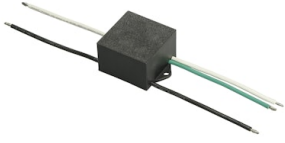

FLOS

FA52510230 Black

Perseo 4 Asymmetric Optic NEW

Designed by FLOS Outdoor, 2012

LED source included. Integrated power supply 220-240V ON-OFF and dimmable 1-10V or DALI. Graduated fixing bracket included. Equipped with a M20x1.5 cable guide (for 7mm$\lt \lt; 13\text{mm}$ cables) and IP68 connector. To ensure the tightness of the cable guide it's recommended to use flexible electric cables suitable for exterior use. Optional accessories: protruding arm for walls; feet and arms to install the luminaire on a mast; wall-washer visor and anti-vandalism protection lid. Extraclear transparent glass.

Accessories & Power Supply

OPTIONAL
Accessory

F990E00A000

S.P.D. (SURGE PROTECTION
DEVICE)

OPTIONAL
Pole

FA24806

Pole Ø76 mm h 3500 mm(with
Base)

OPTIONAL
Pole