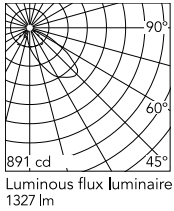

Physical

Colour	Grey
Orientation	Adjustable
Longitudinal tilting (°)	146
Net weight (kg)	2.28
Package height (mm)	135
Package width (mm)	190
Package length (mm)	315
Package volume (m3)	0.01
IP internal	65

Download

[Mounting instructions](#) ZIP

Photometric Files

[LDT / IES](#) ZIP

Technical Drawings

[2D](#) ZIP

[3D](#) ZIP

Schematic light drawing