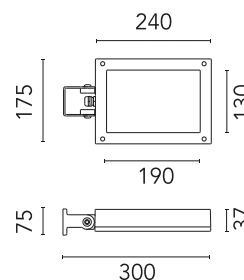

FLOS

FA52506206-310 Grey

Perseo 3 Asymmetric Optic Dimmable 1-10V NEW

Designed by FLOS Outdoor, 2012

LED source included. Integrated power supply 220-240V ON/OFF and dimmable 1-10V or DALI. Fixing bracket included. Equipped with a M16x1.5 cable guide (for 4.5mm\varnothing<math><10\text{mm}</math> cables) and IP68 connector. To ensure the tightness of the cable guide it's recommended to use flexible electric cables suitable for exterior use. Optional accessories: protruding arm for walls; feet and arms to install the luminaire on a mast; wall-washer visor and anti-vandalism protection lid. Extraclear transparent glass.

Physical

Colour	Grey
Orientation	Adjustable
Longitudinal tilting (°)	146
Net weight (kg)	2.28
Package height (mm)	135
Package width (mm)	190
Package length (mm)	315
Package volume (m3)	0.01
IP internal	65

Pole Ø76 mm h 4500 mm(with
Base)

OPTIONAL
Pole

FA414006

Pole Ø 102 mm h 4000 mm With
Base

OPTIONAL
Pole

FA414506

Pole Ø 102 mm h 4000 mm
(+500 mm In-ground)

OPTIONAL
Pole