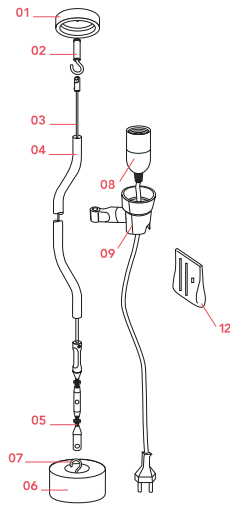

FLOS

■ F5400030 Black

Parentesi

Designed by Achille Castiglioni and Pio Manzu, 1971

Halogen - 150W

Lamp providing direct light. Lamp moves vertically via sliding of a painted or nickel-plated shaped steel tube on a ceiling-to-floor steel cable (4000 mm long). Fixture head made of injection-molded black elastomer housing a switch. Length of power cord from lamp-holder 4000 mm. Net weight 3 kg.

Physical

Colour	Black
Length (mm)	110
Cord colour	Black
Cord length (mm)	4000
Canopy colour	Black
Canopy length/diameter (mm)	64
Canopy height (mm)	20
Net weight (kg)	3.2
Package height (mm)	90
Package width (mm)	150
Package length (mm)	610
Package volume (m3)	0.01
IP internal	20

Accessories & Power Supply

OPTIONAL

F5500030

Parentesi Element

Bulbs

NOT INCLUDED

RF35355

LED Lamp 13W E27 220-240V
2700K R125

NOT INCLUDED

RF32366

LED Lamp 12W E27 220-240V
2700K R125

Spare Parts

01.	Complete black rose	RF5400130
02.	Anchor hook screw	RF06745
03.	Parentesi 4m steel cable	RF01442
03.	Parentesi 6m steel cable	RF01444
04.	Black tube	RF02600
05.	Parentesi inox turnbuckle & grub screw	RF01438
06.	Base for Parentesi & Pasentesi D	RF5601600
07.	Hook + nut	RF06747
08.	Parentesi switch assembly	RF04633
09.	Parentesi rubber support	RF35511
12.	Kit wire ties and screw	RF5600200