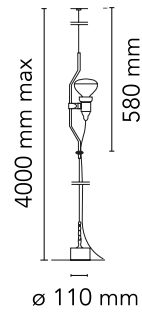

FLOS

■ F5400030 Black

Parentesi

Designed by Achille Castiglioni and Pio Manzu, 1971

Halogen - 150W

Lamp providing direct light. Lamp moves vertically via sliding of a painted or nickel-plated shaped steel tube on a ceiling-to-floor steel cable (4000 mm long). Fixture head made of injection-molded black elastomer housing a switch. Length of power cord from lamp-holder 4000 mm. Net weight 3 kg.

Are you a professional and your project needs consulting and support?

[BOOK AN APPOINTMENT](#)

Main specifications

EAN	8059607020272
Mounting	Suspension
Environments	Indoor dry location
Light Source Type	Bulb
Lamp category	Halogen
Lamp holders	E27
Ilcos	HSGSR
Number of heads	1
Power (W)	150

Physical

Colour	Black
Length (mm)	110
Cord colour	Black
Cord length (mm)	4000
Canopy colour	Black
Canopy dimension (mm)	64
Canopy height (mm)	20
Net weight (kg)	3.2
Package height (mm)	90
Package width (mm)	150
Package length (mm)	610
Package volume (m3)	0.01
IP internal	20