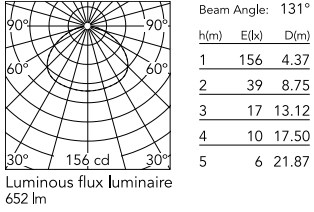

Schematic light drawing

Photometric

Light distribution	Symmetric
Extreme cut off	No

Electrical

Insulation class	II
Frequency (Hz)	50/60
Main voltage (Vac)	220-250
Dimmable	Yes
Dimming interface	Switch Integrated (Remote Dimmable)
Plug type	Type C
Batteries inside	No