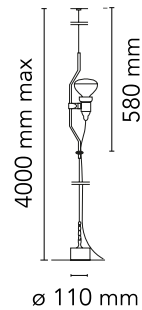

FLOS

■ F5400030 Black

Parentesi

Designed by Achille Castiglioni and Pio Manzu, 1971

Halogen - 150W

Lamp providing direct light. Lamp moves vertically via sliding of a painted or nickel-plated shaped steel tube on a ceiling-to-floor steel cable (4000 mm long). Fixture head made of injection-molded black elastomer housing a switch. Length of power cord from lamp-holder 4000 mm. Net weight 3 kg.

Are you a professional and your project needs consulting and support?

[BOOK AN APPOINTMENT](#)

Main specifications

EAN	8059607020272
Mounting	Suspension
Environments	Indoor dry location
Light source type	Bulb
Light sources included	No
Lamp category	Halogen
Lamp holders	E27
Iicos	HSGSR
Number of lamps	1
Power (W)	150

Physical

Colour	Black
Length (mm)	110
Cord colour	Black
Cord length (mm)	4000
Canopy colour	Black
Canopy length/diameter (mm)	64
Canopy height (mm)	20
Net weight (kg)	3.2
Package height (mm)	90
Package width (mm)	150
Package length (mm)	610
Package volume (m3)	0.01
IP internal	20

Download

[Mounting instructions](#) PDF

Photometric Files

[LDT / IES](#) LDT

Technical Drawings

[2D](#) ZIP

[3D](#) ZIP

[Bim](#) ZIP