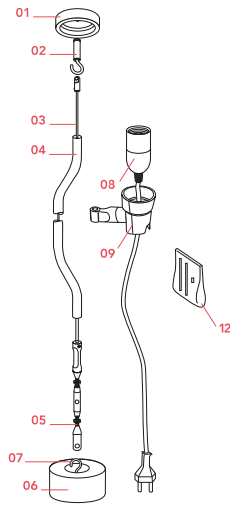

FLOS

■ F5400030 Black

Parentesi

Designed by Achille Castiglioni and Pio Manzu, 1971

Halogen - 150W

Lamp providing direct light. Lamp moves vertically via sliding of a painted or nickel-plated shaped steel tube on a ceiling-to-floor steel cable (4000 mm long). Fixture head made of injection-molded black elastomer housing a switch. Length of power cord from lamp-holder 4000 mm. Net weight 3 kg.

Physical

Colour	Black
Length (mm)	110
Cord colour	Black
Cord length (mm)	4000
Canopy colour	Black
Canopy dimension (mm)	64
Canopy height (mm)	20
Net weight (kg)	3.2
Package height (mm)	90
Package width (mm)	150
Package length (mm)	610
Package volume (m3)	0.01
IP internal	20

NOT INCLUDED

RF35355

LED Lamp 13W E27 220-240V
2700K R125

Spare Parts

01.	Complete black rose	RF5400130
02.	Anchor hook screw	RF06745
03.	Parentesi 4m steel cable	RF01442
03.	Parentesi 6m steel cable	RF01444
04.	Black tube	RF02600
05.	Parentesi inox turnbuckle & grub screw	RF01438
06.	Base for Parentesi & Parentesi D	RF5601600
07.	Hook + nut	RF06747
08.	Parentesi switch assembly	RF04633
09.	Parentesi rubber support	RF35511
12.	Kit wire ties and screw	RF5600200