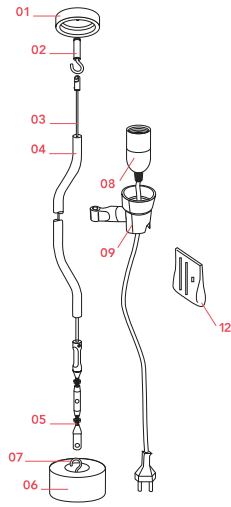

FLOS

F5400009 White

Parentesi

Designed by Achille Castiglioni and Pio Manzu, 1971

Halogen - 150W

Lamp providing direct light. Lamp moves vertically via sliding of a painted or nickel-plated shaped steel tube on a ceiling-to-floor steel cable (4000 mm long). Fixture head made of injection-molded black elastomer housing a switch. Length of power cord from lamp-holder 4000 mm. Net weight 3 kg.

Physical

| | |
|-----------------------------|-------|
| Colour | White |
| Length (mm) | 110 |
| Cord colour | Black |
| Cord length (mm) | 4000 |
| Canopy colour | White |
| Canopy length/diameter (mm) | 64 |
| Canopy height (mm) | 20 |
| Net weight (kg) | 3.2 |
| Package height (mm) | 90 |
| Package width (mm) | 150 |
| Package length (mm) | 610 |
| Package volume (m3) | 0.01 |
| IP internal | 20 |

Accessories & Power Supply

OPTIONAL

F5500009

Parentesi Element

Bulbs

NOT INCLUDED

RF35355

LED Lamp 13W E27 220-240V
2700K R125

NOT INCLUDED

RF32366

LED Lamp 12W E27 220-240V
2700K R125

Spare Parts

| | | |
|-----|--|-----------|
| 01. | Complete white rose | RF5400109 |
| 02. | Anchor hook screw | RF06745 |
| 03. | Parentesi 4m steel cable | RF01442 |
| 03. | Parentesi 6m steel cable | RF01444 |
| 04. | White tube | RF02599 |
| 05. | Parentesi inox turnbuckle & grub screw | RF01438 |
| 06. | Base for Parentesi & Pasentesi D | RF5601600 |
| 07. | Hook + nut | RF06747 |
| 08. | Parentesi switch assembly | RF04633 |
| 09. | Parentesi rubber support | RF35511 |
| 12. | Kit wire ties and screw | RF5600200 |