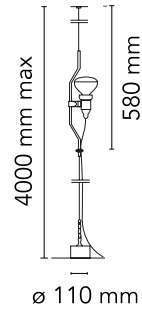

FLOS

F5400009 White

Parentesi

Designed by Achille Castiglioni and Pio Manzu, 1971

Halogen - 150W

Lamp providing direct light. Lamp moves vertically via sliding of a painted or nickel-plated shaped steel tube on a ceiling-to-floor steel cable (4000 mm long). Fixture head made of injection-molded black elastomer housing a switch. Length of power cord from lamp-holder 4000 mm. Net weight 3 kg.

Are you a professional and your project needs consulting and support?

[BOOK AN APPOINTMENT](#)

Main specifications

EAN	8059607020265
Mounting	Suspension
Environments	Indoor dry location
Light source type	Bulb
Light sources included	No
Lamp category	Halogen
Lamp holders	E27
Ilcos	HSGSR
Number of lamps	1
Power (W)	150

Physical

Colour	White
Length (mm)	110
Cord colour	Black
Cord length (mm)	4000
Canopy colour	White
Canopy length/diameter (mm)	64
Canopy height (mm)	20
Net weight (kg)	3.2
Package height (mm)	90
Package width (mm)	150
Package length (mm)	610
Package volume (m3)	0.01
IP internal	20

Download

[Mounting instructions](#) PDF

Photometric Files

[LDT / IES](#) LDT

Technical Drawings

[2D](#) ZIP

[3D](#) ZIP

[Bim](#) ZIP