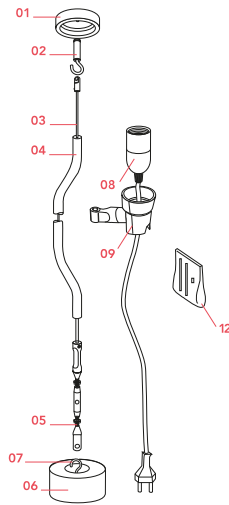

## Parentesi

Designed by Achille Castiglioni and Pio Manzu, 1971

Halogen - 150W

Lamp providing direct light. Lamp moves vertically via sliding of a painted or nickel-plated shaped steel tube on a ceiling-to-floor steel cable (4000 mm long). Fixture head made of injection-molded black elastomer housing a switch. Length of power cord from lamp-holder 4000 mm. Net weight 3 kg.

## Bulbs

NOT INCLUDED

RF32366

LED Lamp 12W E27 220-240V  
2700K R125

NOT INCLUDED

RF35355

LED Lamp 13W E27 220-240V  
2700K R125

## Spare Parts

01.	Complete white rose	RF5400109
02.	Anchor hook screw	RF06745
03.	Parentesi 4m steel cable	RF01442
03.	Parentesi 6m steel cable	RF01444
04.	White tube	RF02599
05.	Parentesi inox turnbuckle & grub screw	RF01438
06.	Base for Parentesi & Pasentesi D	RF5601600
07.	Hook + nut	RF06747
08.	Parentesi switch assembly	RF04633
09.	Parentesi rubber support	RF35511
12.	Kit wire ties and screw	RF5600200

**DOWNLOAD**

RF5400109  
Complete white rose

RF06745  
Anchor hook screw

RF01442  
Parentesi 4m steel cable

RF01444  
Parentesi 6m steel cable

RF02599  
White tube

RF01438  
Parentesi inox turnbuckle & grub screw