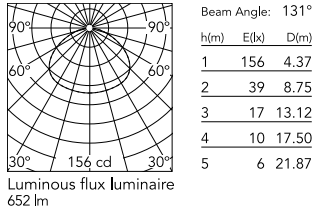

Schematic light drawing

Photometric

Light distribution	Symmetric
Extreme cut off	No

Electrical

Insulation class	II
Frequency (Hz)	50/60
Main voltage (Vac)	220-250
Dimmable	Yes
Dimming interface	Switch Integrated (Remote Dimmable)
Plug type	Type C
Batteries inside	No