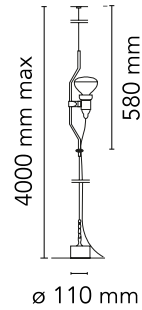

FLOS

F5400009 White

Parentesi

Designed by Achille Castiglioni and Pio Manzu, 1971

Halogen - 150W

Lamp providing direct light. Lamp moves vertically via sliding of a painted or nickel-plated shaped steel tube on a ceiling-to-floor steel cable (4000 mm long). Fixture head made of injection-molded black elastomer housing a switch. Length of power cord from lamp-holder 4000 mm. Net weight 3 kg.

Are you a professional and your project needs consulting and support?

[BOOK AN APPOINTMENT](#)