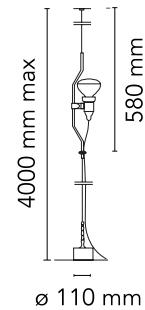

FLOS

 F5600035 Red

Parentesi dimmer

Designed by Achille Castiglioni and Pio Manzu, 1971

Halogen - 150W

Lamp providing direct light. Lamp moves vertically via sliding of a painted or nickel-plated shaped steel tube on a ceiling-to-floor steel cable (4000 mm long). Fixture head made of injection-molded black elastomer. On the cable there is the electronic dimmer which allows the regulation of light brightness.

Are you a professional and your project needs consulting and support?

[BOOK AN APPOINTMENT](#)

Main specifications

EAN	8059607020463
Mounting	Suspension
Environments	Indoor dry location
Light source type	Bulb
Light sources included	No
Lamp category	Halogen
Lamp holders	E27
Ilcos	HSGSR
Number of lamps	1
Power (W)	150

Physical

Colour	Red
Length (mm)	110
Cord colour	Black
Cord length (mm)	4000
Canopy colour	Red
Canopy length/diameter (mm)	64
Canopy height (mm)	20
Net weight (kg)	3.57
Package height (mm)	90
Package width (mm)	150
Package length (mm)	610
Package volume (m3)	0.01
IP internal	20