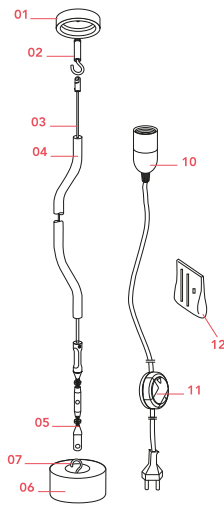

FLOS

 F5600035 Red

Parentesi dimmer

Designed by Achille Castiglioni and Pio Manzu, 1971

Halogen - 150W

Lamp providing direct light. Lamp moves vertically via sliding of a painted or nickel-plated shaped steel tube on a ceiling-to-floor steel cable (4000 mm long). Fixture head made of injection-molded black elastomer. On the cable there is the electronic dimmer which allows the regulation of light brightness.

Physical

Colour	Red
Length (mm)	110
Cord colour	Black
Cord length (mm)	4000
Canopy colour	Red
Canopy length/diameter (mm)	64
Canopy height (mm)	20
Net weight (kg)	3.57
Package height (mm)	90
Package width (mm)	150
Package length (mm)	610
Package volume (m3)	0.01
IP internal	20

NOT INCLUDED

RF32366

LED Lamp 12W E27 220-240V
2700K R125

Spare Parts

01.	Complete red rose	RF5400135
02.	Anchor hook screw	RF06745
03.	Parentesi 4m steel cable	RF01442
03.	Parentesi 6m steel cable	RF01444
04.	Red tube	RF02601
05.	Parentesi inox turnbuckle & grub screw	RF01438
06.	Base for Parentesi & Pasentesi D	RF5601600
07.	Hook + nut	RF06747
09.	Parentesi rubber support	RF35511
10.	Electric Wiring Assembly Led Rondò Dimmer	RF31753
11.	Led rondo' dimmer 220/240v 40-250w 4-100w	RF28045
12.	Kit wire ties and screw	RF5600200