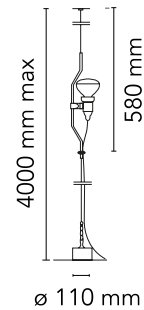

FLOS

■ F5600030 Black

Parentesi dimmer

Designed by Achille Castiglioni and Pio Manzu, 1971

Halogen - 150W

Lamp providing direct light. Lamp moves vertically via sliding of a painted or nickel-plated shaped steel tube on a ceiling-to-floor steel cable (4000 mm long). Fixture head made of injection-molded black elastomer. On the cable there is the electronic dimmer which allows the regulation of light brightness.

Are you a professional and your project needs consulting and support?

[BOOK AN APPOINTMENT](#)

Main specifications

EAN	8059607020456
Mounting	Suspension
Environments	Indoor dry location
Light source type	Bulb
Light sources included	No
Lamp category	Halogen
Lamp holders	E27
Ilcos	HSGSR
Number of lamps	1
Power (W)	150

Physical

Colour	Black
Length (mm)	110
Cord colour	Black
Cord length (mm)	4000
Canopy colour	Black
Canopy length/diameter (mm)	64
Canopy height (mm)	20
Net weight (kg)	3.57
Package height (mm)	90
Package width (mm)	150
Package length (mm)	610
Package volume (m3)	0.01
IP internal	20