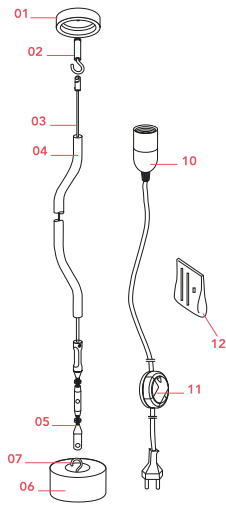

FLOS

■ F5600030 Black

Parentesi dimmer

Designed by Achille Castiglioni and Pio Manzu, 1971

Halogen - 150W

Lamp providing direct light. Lamp moves vertically via sliding of a painted or nickel-plated shaped steel tube on a ceiling-to-floor steel cable (4000 mm long). Fixture head made of injection-molded black elastomer. On the cable there is the electronic dimmer which allows the regulation of light brightness.

Physical

Colour	Black
Length (mm)	110
Cord colour	Black
Cord length (mm)	4000
Canopy colour	Black
Canopy length/diameter (mm)	64
Canopy height (mm)	20
Net weight (kg)	3.57
Package height (mm)	90
Package width (mm)	150
Package length (mm)	610
Package volume (m3)	0.01
IP internal	20

NOT INCLUDED

RF32366

LED Lamp 12W E27 220-240V
2700K R125

Spare Parts

01.	Complete black rose	RF5400130
02.	Anchor hook screw	RF06745
03.	Parentesi 4m steel cable	RF01442
03.	Parentesi 6m steel cable	RF01444
04.	Black tube	RF02600
05.	Parentesi inox turnbuckle & grub screw	RF01438
06.	Base for Parentesi & Pasentesi D	RF5601600
07.	Hook + nut	RF06747
09.	Parentesi rubber support	RF35511
10.	Electric Wiring Assembly Led Rondò Dimmer	RF31753
11.	Led rondo' dimmer 220/240v 40-250w 4-100w	RF28045
12.	Kit wire ties and screw	RF5600200