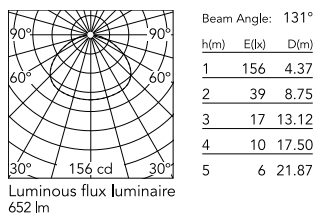

Schematic light drawing

Photometric

Lighting type	Direct
Light distribution	Symmetric

Electrical

Insulation class	II
Frequency (Hz)	50/60
Main voltage (Vac)	220-240
LED voltage Vf (Vdc)	null
Dimmable	Yes
Dimming interface	Dimmer Integrated
Plug type	Type C
Batteries inside	No
Charging min time	No