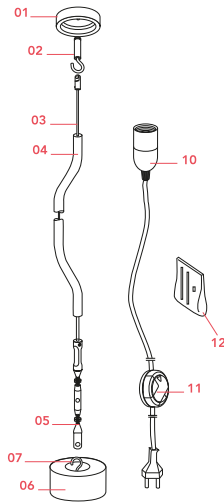

FLOS

■ F5600030 Black

Parentesi dimmer

Designed by Achille Castiglioni and Pio Manzu, 1971

Halogen - 150W

Lamp providing direct light. Lamp moves vertically via sliding of a painted or nickel-plated shaped steel tube on a ceiling-to-floor steel cable (4000 mm long). Fixture head made of injection-molded black elastomer. On the cable there is the electronic dimmer which allows the regulation of light brightness.

Physical

Colour	Black
Cord length (mm)	4000
Net weight (kg)	3.57
Package height (cm)	90
Package width (cm)	150
Package length (cm)	610
Package volume (m3)	0.01
IP internal	20

Download

[Mounting instructions](#) PDF

NOT INCLUDED

RF32366

LED Lamp 12W E27 220-240V
2700K R125

Spare Parts

01.	Complete black rose	RF5400130
02.	Anchor hook screw	RF06745
03.	Parentesi 4m steel cable	RF01442
03.	Parentesi 6m steel cable	RF01444
04.	Black tube	RF02600
05.	Parentesi inox turnbuckle & grub screw	RF01438
07.	Hook + nut	RF06747
09.	Parentesi rubber support	RF06068
11.	Led rondo' dimmer 220/240v 40-250w 4-100w	RF28045
12.	Kit wire ties and screw	RF5600200

DOWNLOAD

RF5400130
Complete black rose

RF06745
Anchor hook screw

RF01442
Parentesi 4m steel cable

RF01444
Parentesi 6m steel cable

RF02600
Black tube

RF01438
Parentesi inox turnbuckle & grub screw

RF06747
Hook + nut