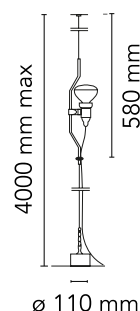

FLOS

■ F5600030 Black

Parentesi dimmer

Designed by Achille Castiglioni and Pio Manzu, 1971

Halogen - 150W

Lamp providing direct light. Lamp moves vertically via sliding of a painted or nickel-plated shaped steel tube on a ceiling-to-floor steel cable (4000 mm long). Fixture head made of injection-molded black elastomer. On the cable there is the electronic dimmer which allows the regulation of light brightness.

Are you a professional and your project needs consulting and support?

[BOOK AN APPOINTMENT](#)

Main specifications

EAN	8059607020456
Mounting	Suspension
Environments	Indoor dry location
Light Source Type	Bulb
Lamp category	Halogen
Lamp holders	E27
Iicos	HSGSR
Number of heads	1
Power (W)	150

Physical

Colour	Black
Cord length (mm)	4000
Net weight (kg)	3.57
Package height (cm)	90
Package width (cm)	150
Package length (cm)	610
Package volume (m3)	0.01
IP internal	20

Download

[Mounting instructions](#) PDF