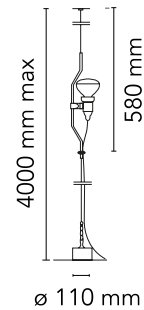

FLOS

F5600009 White

Parentesi dimmer

Designed by Achille Castiglioni and Pio Manzu, 1971

Halogen - 150W

Lamp providing direct light. Lamp moves vertically via sliding of a painted or nickel-plated shaped steel tube on a ceiling-to-floor steel cable (4000 mm long). Fixture head made of injection-molded black elastomer. On the cable there is the electronic dimmer which allows the regulation of light brightness.

Are you a professional and your project needs consulting and support?

[BOOK AN APPOINTMENT](#)

Main specifications

EAN	8059607020449
Mounting	Suspension
Environments	Indoor dry location
Light source type	Bulb
Light sources included	No
Lamp category	Halogen
Lamp holders	E27
Ilcos	HSGSR
Number of lamps	1
Power (W)	150

Physical

Colour	White
Length (mm)	110
Cord colour	Black
Cord length (mm)	4000
Canopy colour	White
Canopy length/diameter (mm)	64
Canopy height (mm)	20
Net weight (kg)	3.57
Package height (mm)	90
Package width (mm)	150
Package length (mm)	610
Package volume (m3)	0.01
IP internal	20