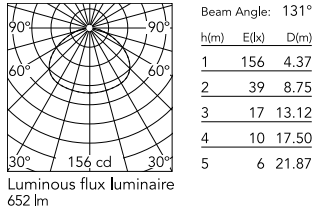

Schematic light drawing

Photometric

Light distribution	Symmetric
Extreme cut off	No

Electrical

Insulation class	II
Frequency (Hz)	50/60
Main voltage (Vac)	220-240
Dimmable	Yes
Dimming interface	Dimmer Integrated
Plug type	Type C
Batteries inside	No