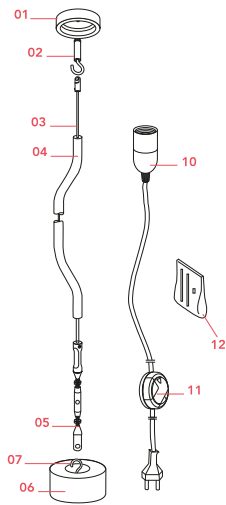

FLOS

F5600009 White

Parentesi dimmer

Designed by Achille Castiglioni and Pio Manzu, 1971

Halogen - 150W

Lamp providing direct light. Lamp moves vertically via sliding of a painted or nickel-plated shaped steel tube on a ceiling-to-floor steel cable (4000 mm long). Fixture head made of injection-molded black elastomer. On the cable there is the electronic dimmer which allows the regulation of light brightness.

Physical

Colour	White
Length (mm)	110
Cord colour	Black
Cord length (mm)	4000
Canopy colour	White
Canopy length/diameter (mm)	64
Canopy height (mm)	20
Net weight (kg)	3.57
Package height (mm)	90
Package width (mm)	150
Package length (mm)	610
Package volume (m3)	0.01
IP internal	20

NOT INCLUDED

RF35355

LED Lamp 13W E27 220-240V
2700K R125

Spare Parts

01.	Complete white rose	RF5400109
02.	Anchor hook screw	RF06745
03.	Parentesi 4m steel cable	RF01442
03.	Parentesi 6m steel cable	RF01444
04.	White tube	RF02599
05.	Parentesi inox turnbuckle & grub screw	RF01438
06.	Base for Parentesi & Pasentesi D	RF5601600
07.	Hook + nut	RF06747
09.	Parentesi rubber support	RF35511
10.	Electric Wiring Assembly Led Rondò Dimmer	RF31753
11.	Led rondo' dimmer 220/240v 40-250w 4-100w	RF28045
12.	Kit wire ties and screw	RF5600200

RF5400109
Complete white rose

RF06745
Anchor hook screw

RF01442
Parentesi 4m steel cable

RF01444
Parentesi 6m steel cable

RF02599
White tube

RF01438
Parentesi inox turnbuckle & grub screw

RF5601600
Base for Parentesi & Pasentesi D